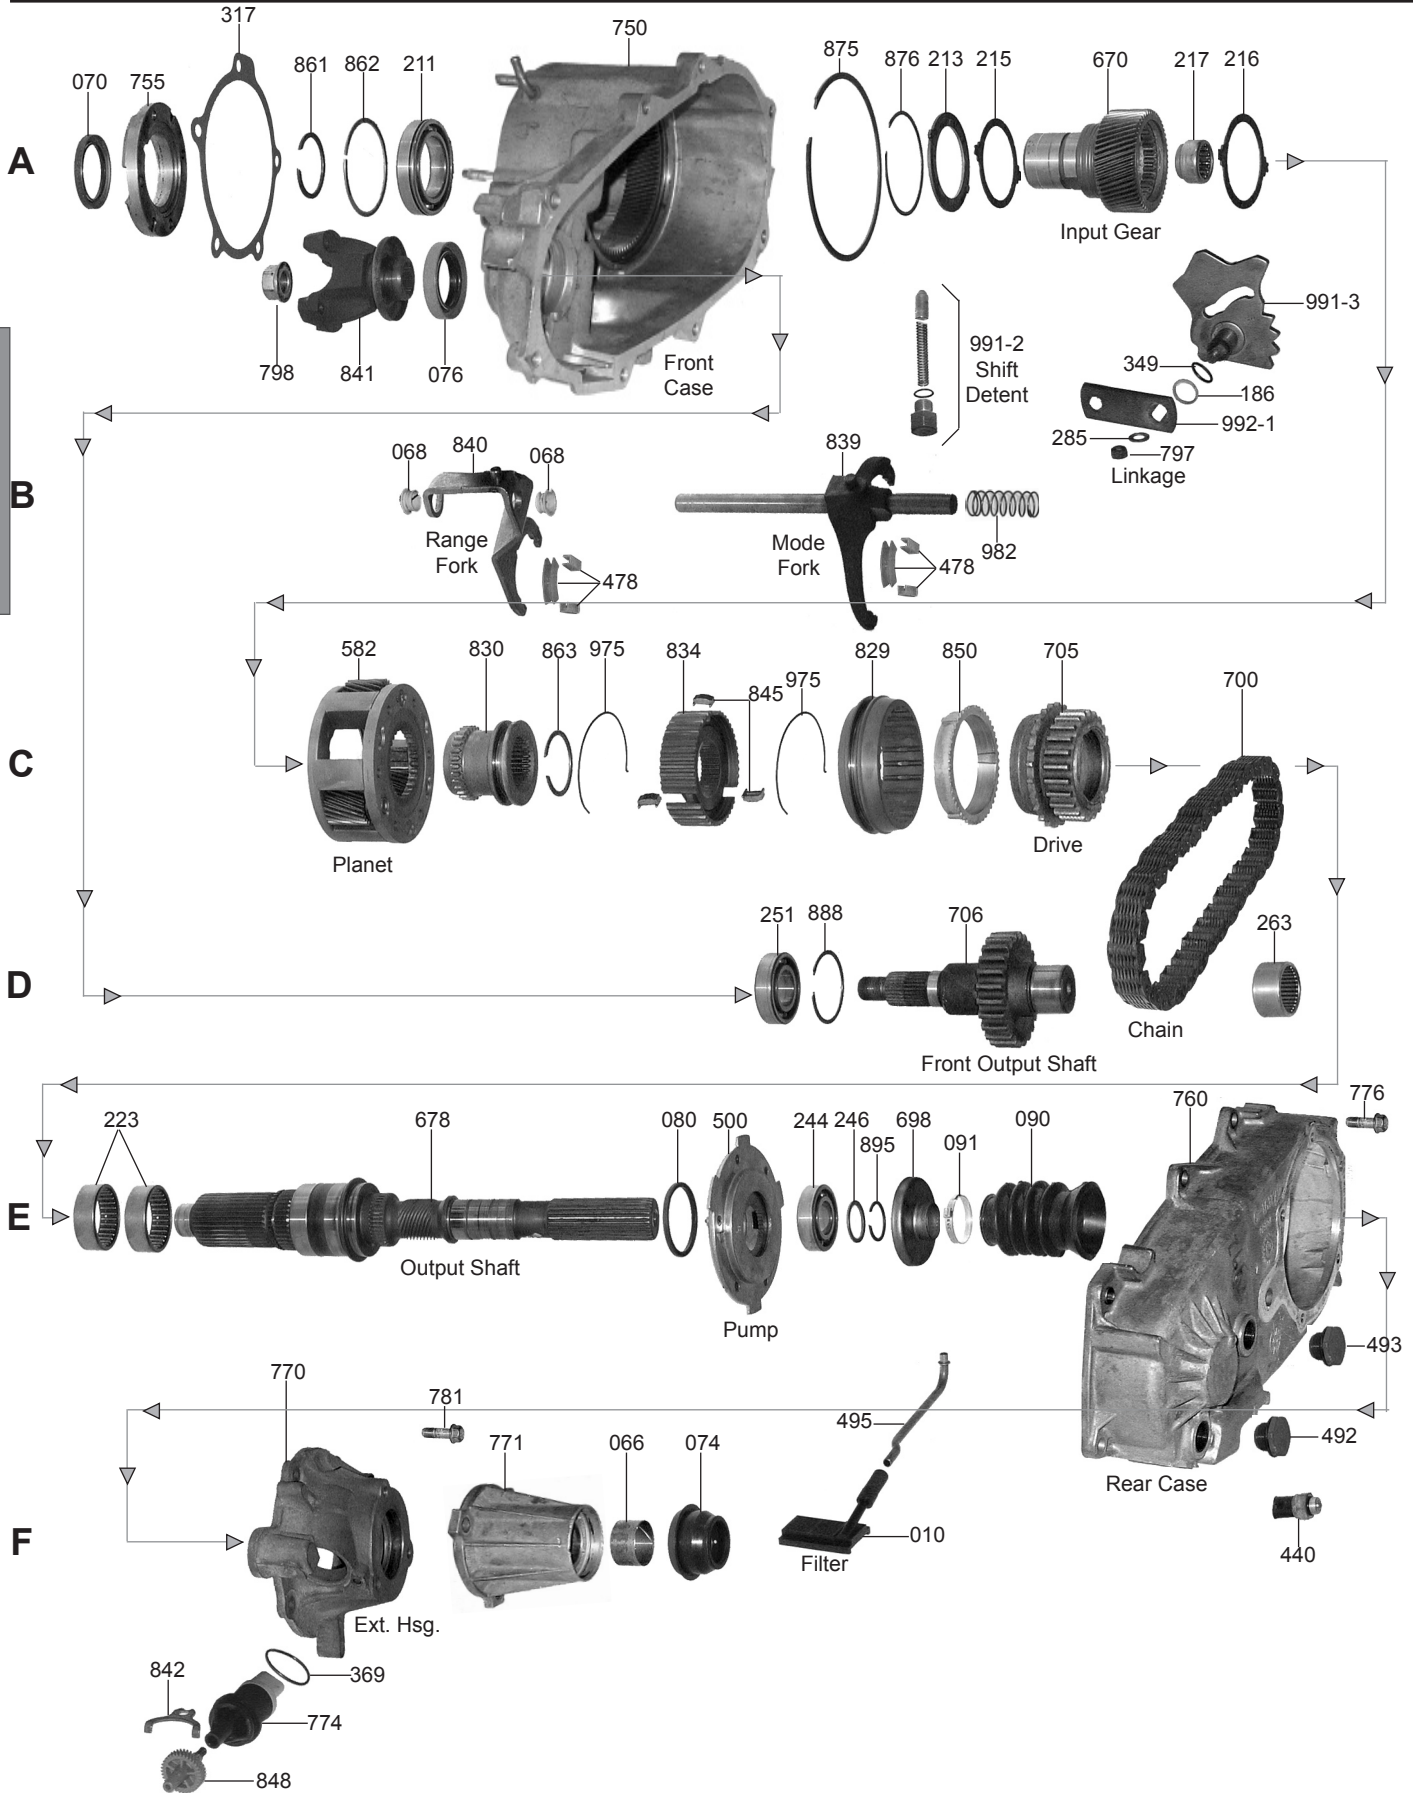

NP231 / NP233

Transfer Case (Part-Time)

New Process