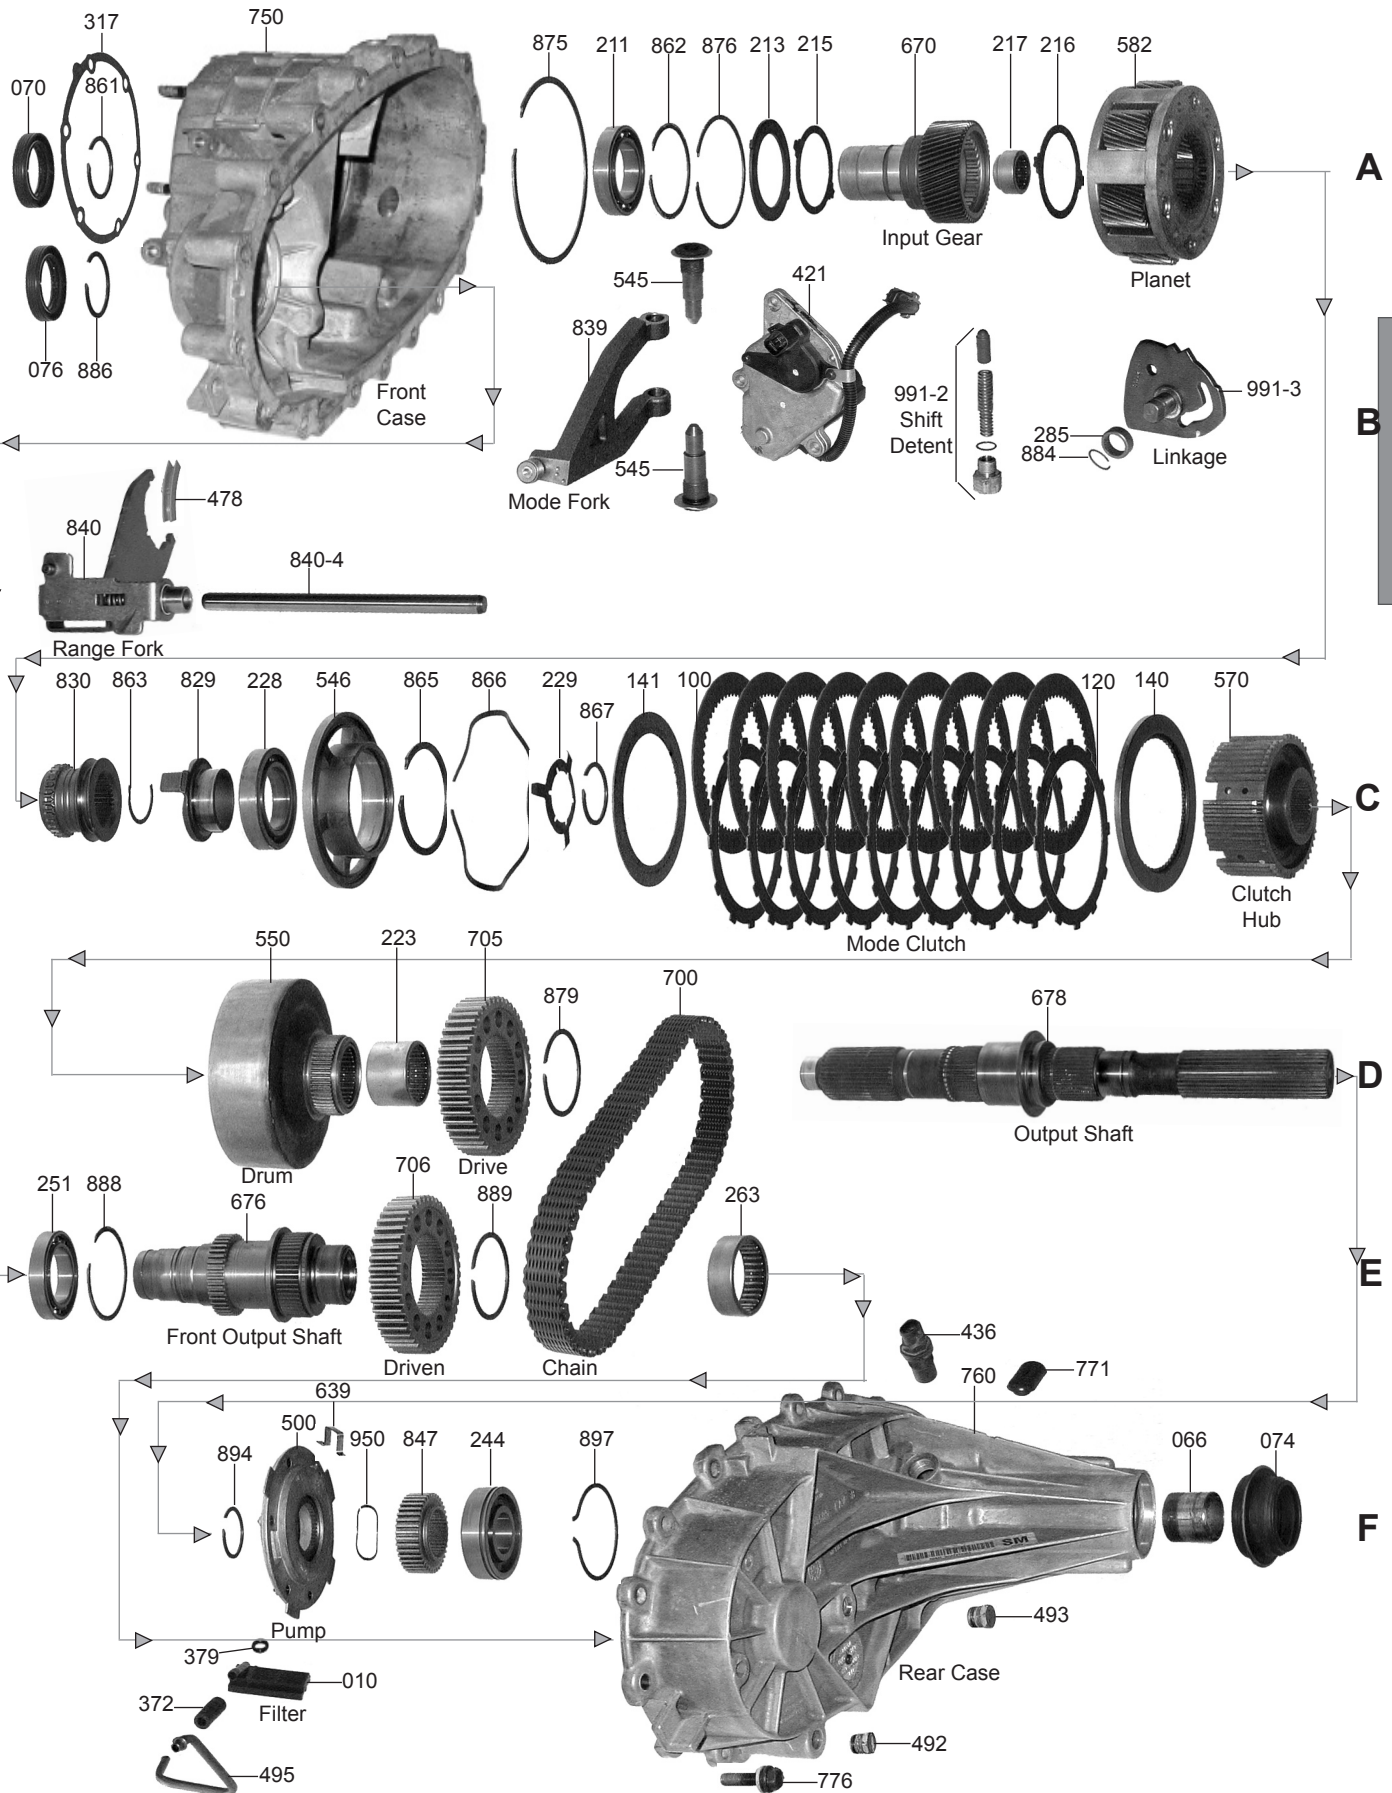

NP136

Transfer Case (Active On-Demand)

New Process

M305

1-800-940-0197

© Whatever It Takes Transmission Parts, Inc.