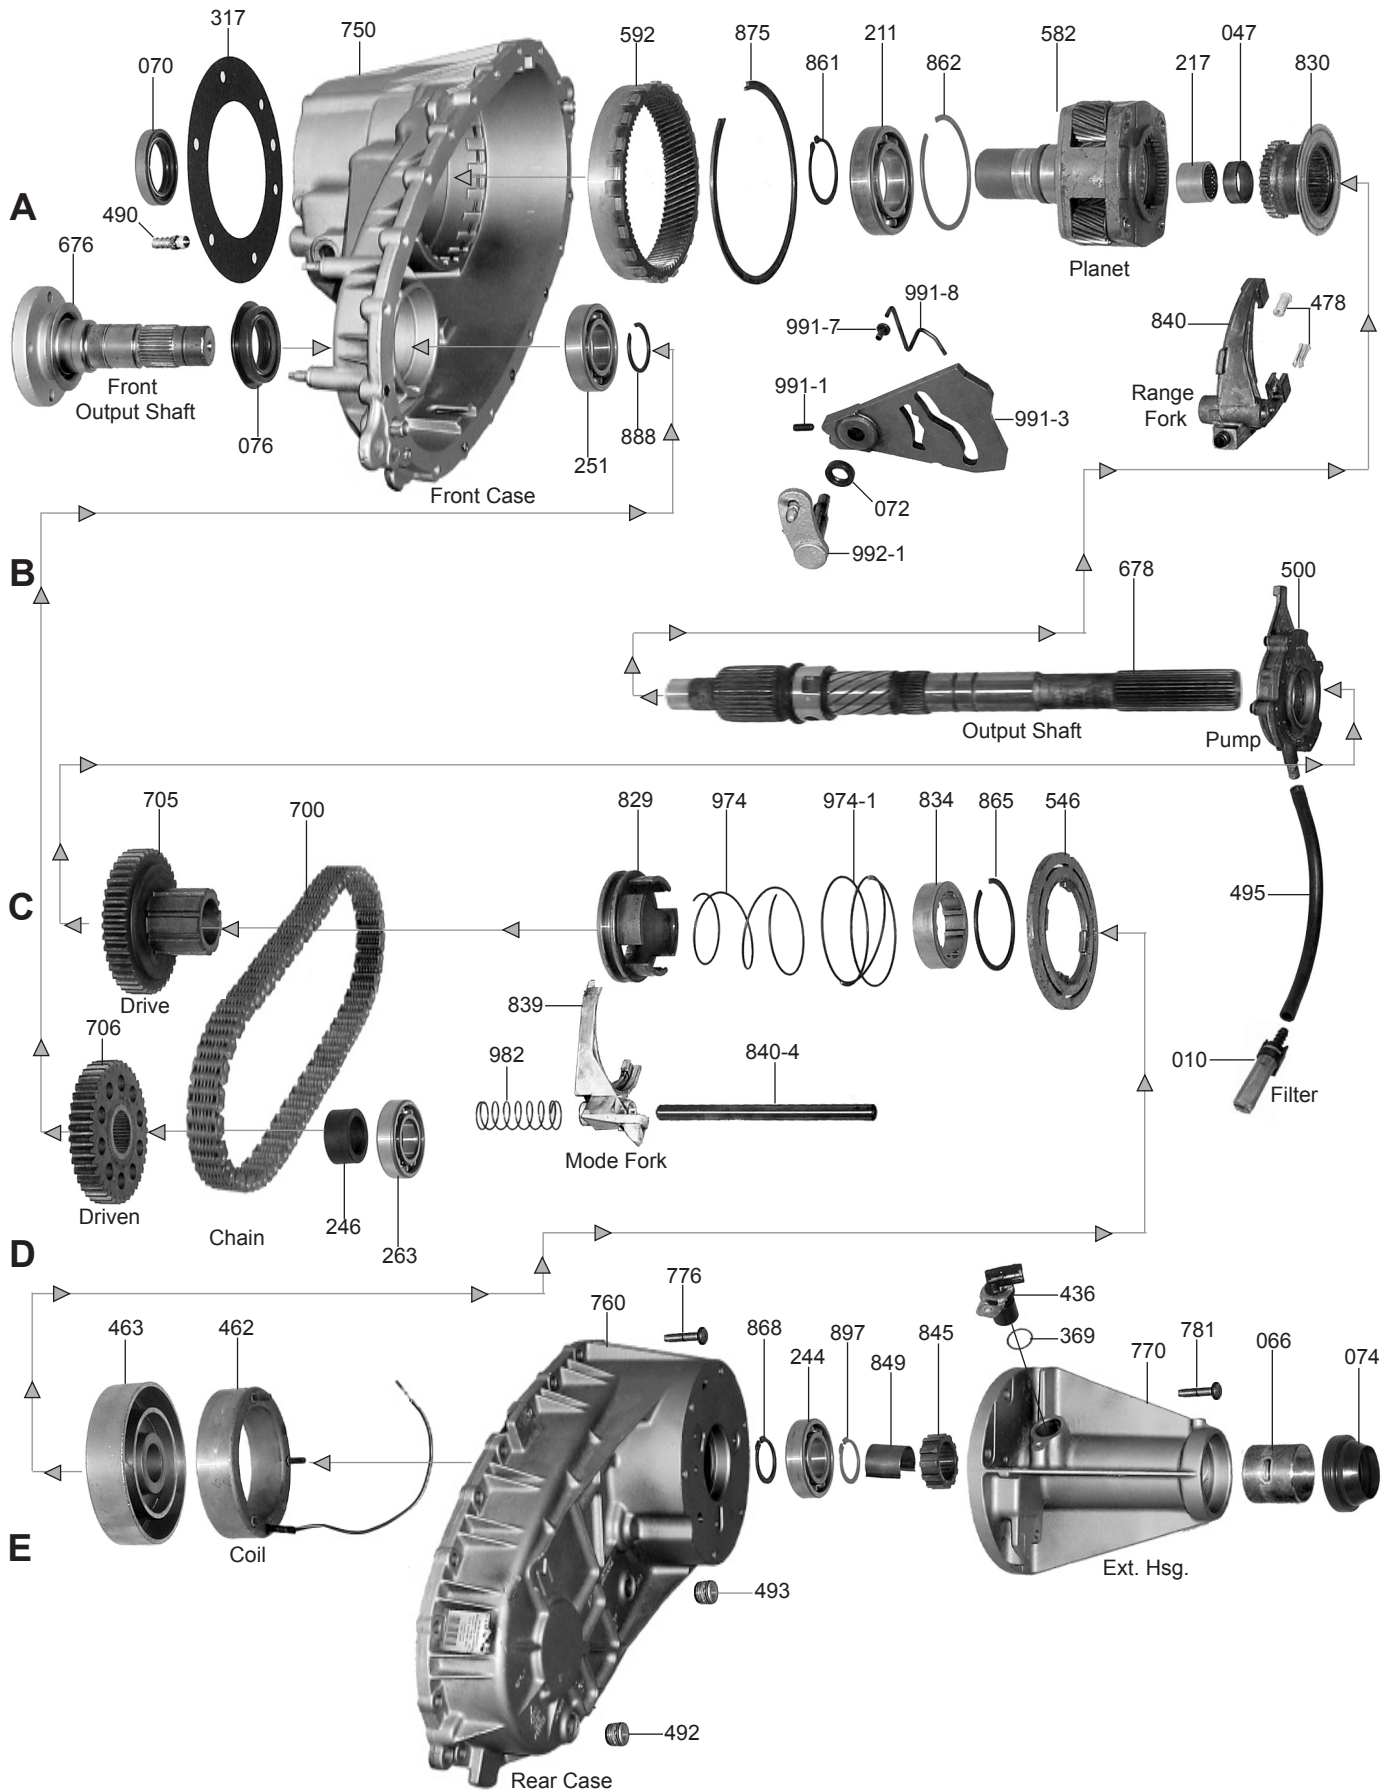

BW4406 (W/Out TOD)(Manual Shift)

Transfer Case (Part-Time)

Borg Warner