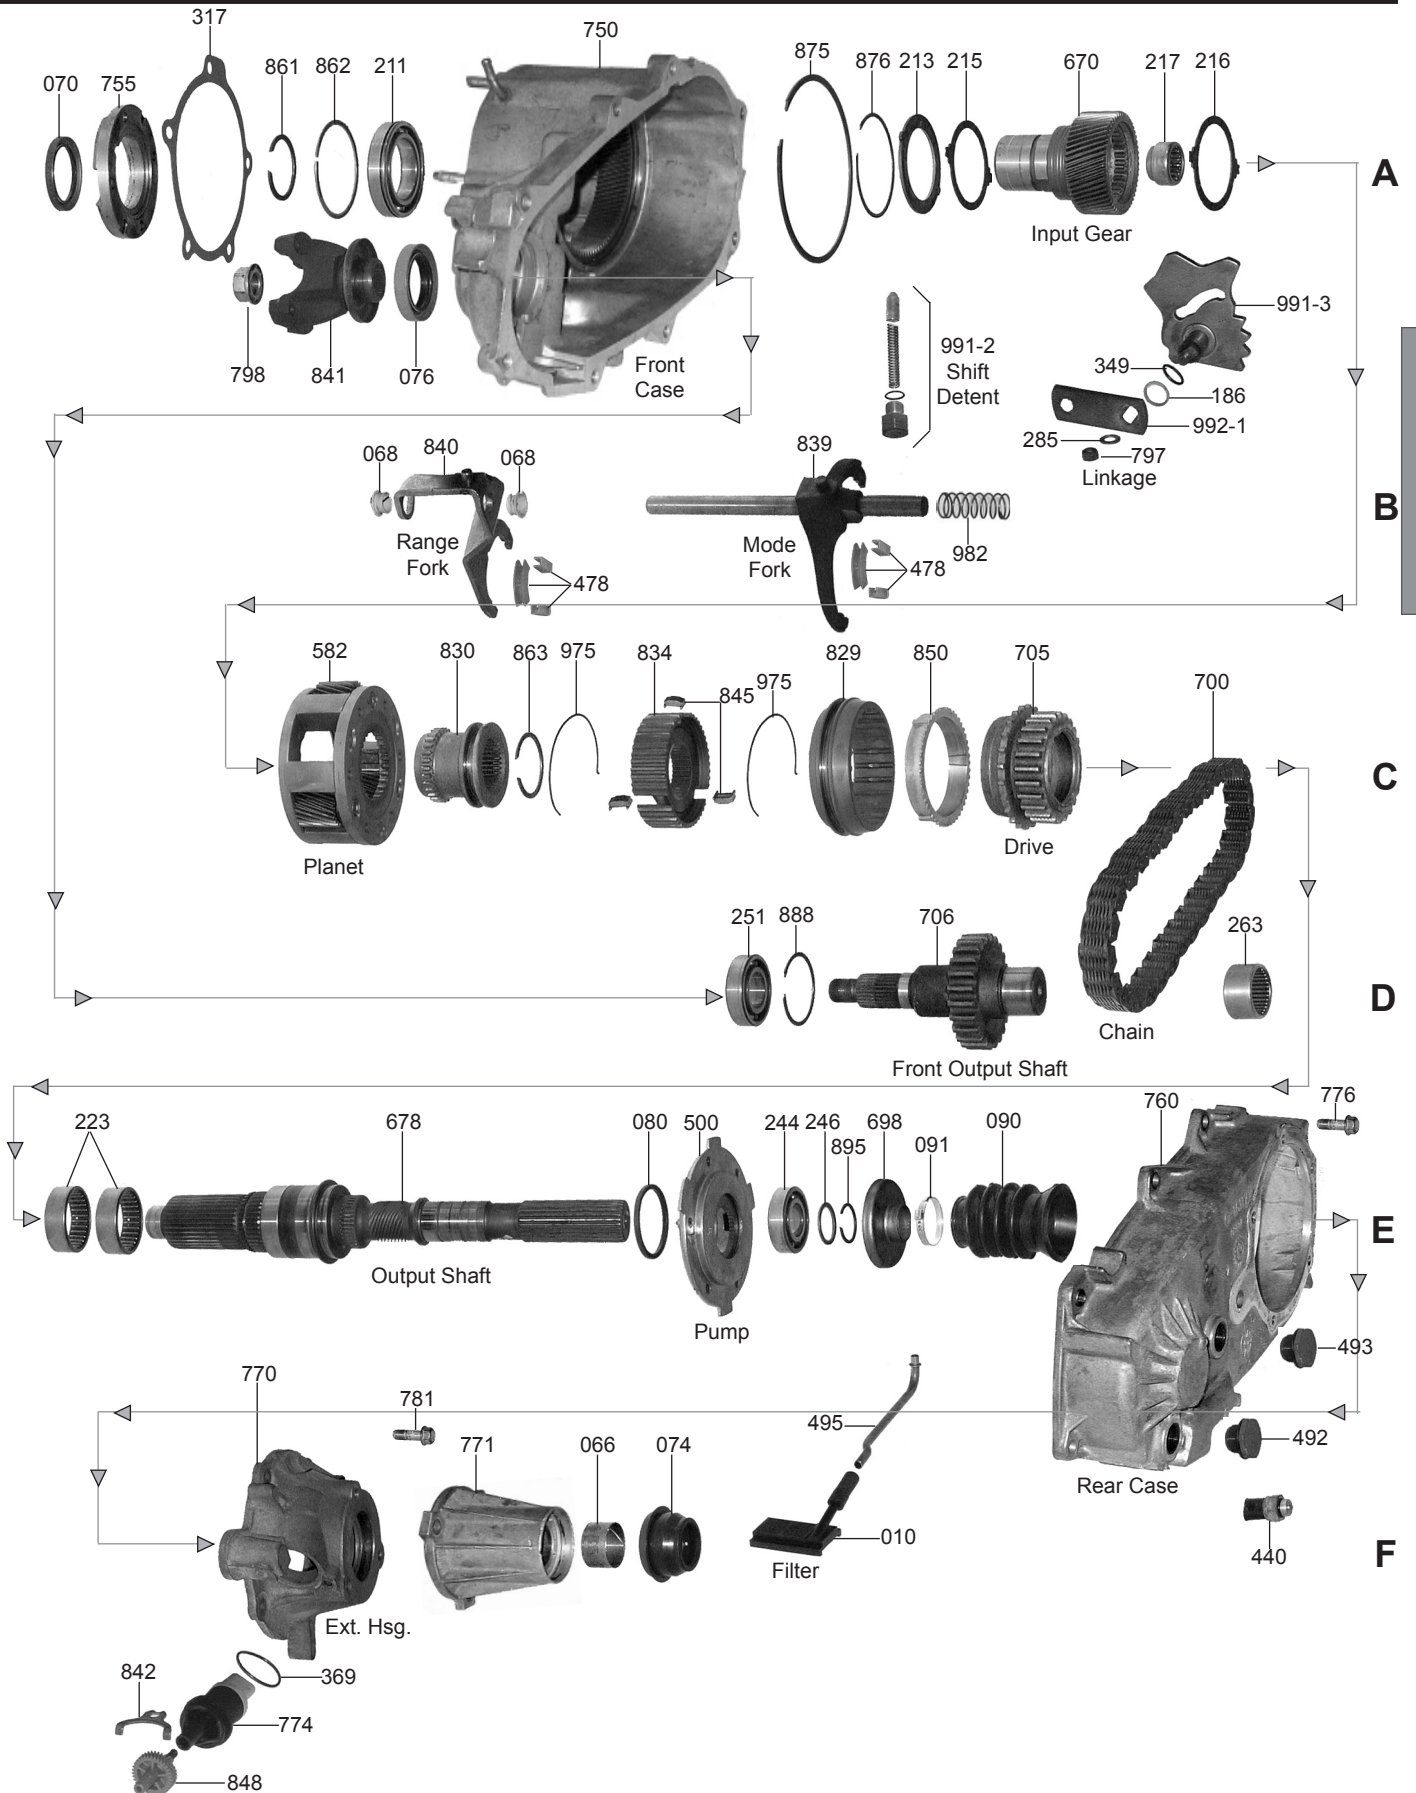

1-800-940-0197

© Whatever It Takes Transmission Parts, Inc.

NP241

Transfer Case (Part-Time)

New Process

NP243

Transfer Case (Part-Time)

New Process