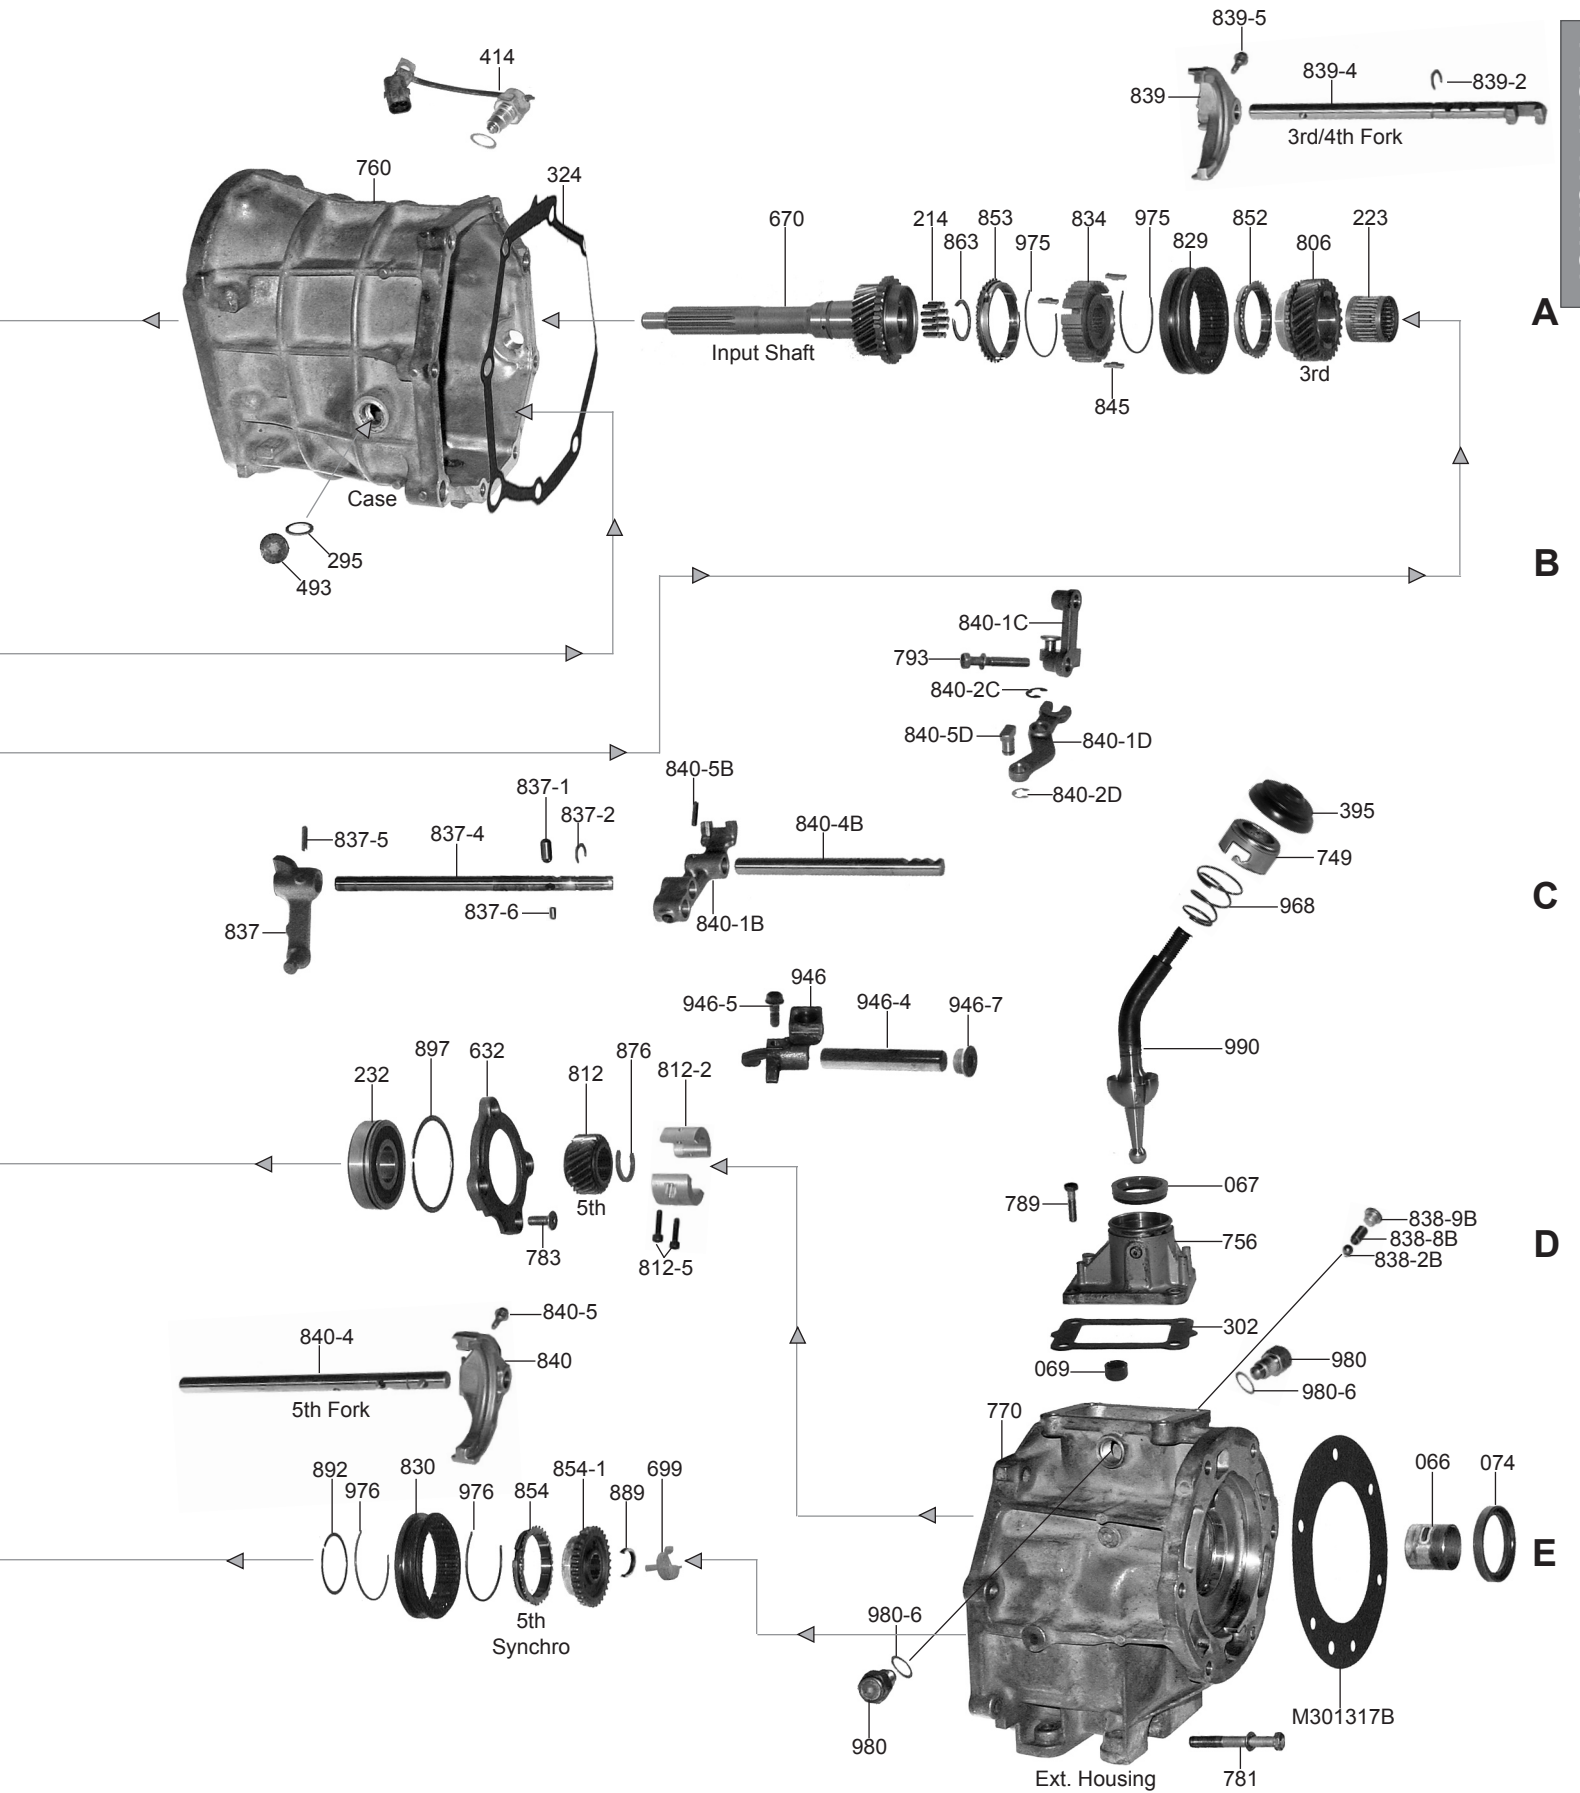

Standard Transmission Vehicle Index

--	--	--	--	--	--	--

1-800-940-0197

© Whatever It Takes Transmission Parts, Inc.

T5 (World Class)

RWD 5 Speed

Tremec

A