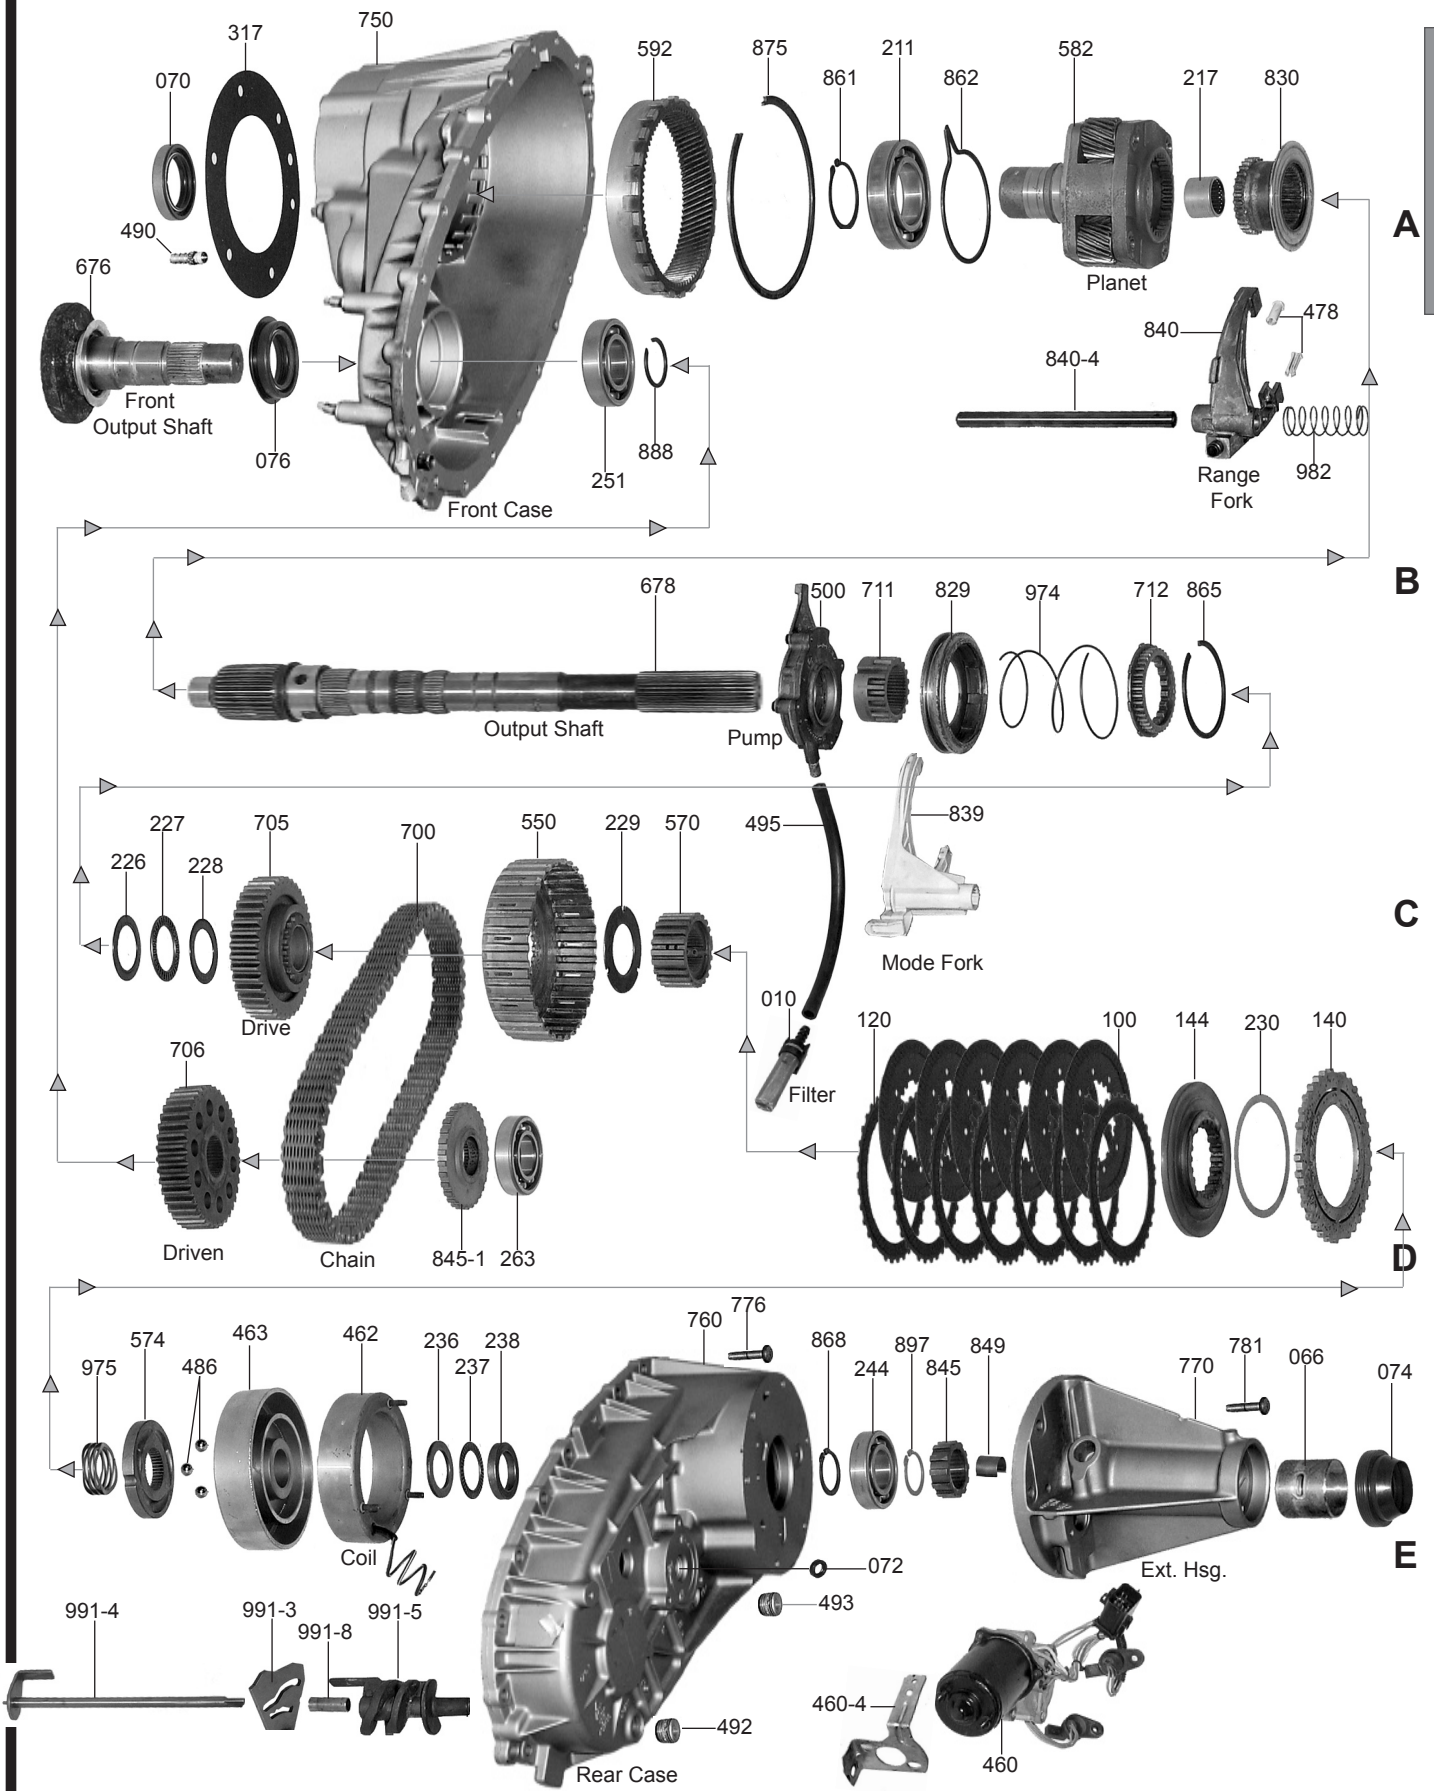

Transfer Case (With Torque On Demand)

Borg Warner

BW4406 (TOD)(Electric Shift)

Transfer Case (Part-Time)

Borg Warner

M369

1-800-940-0197

© Whatever It Takes Transmission Parts, Inc.