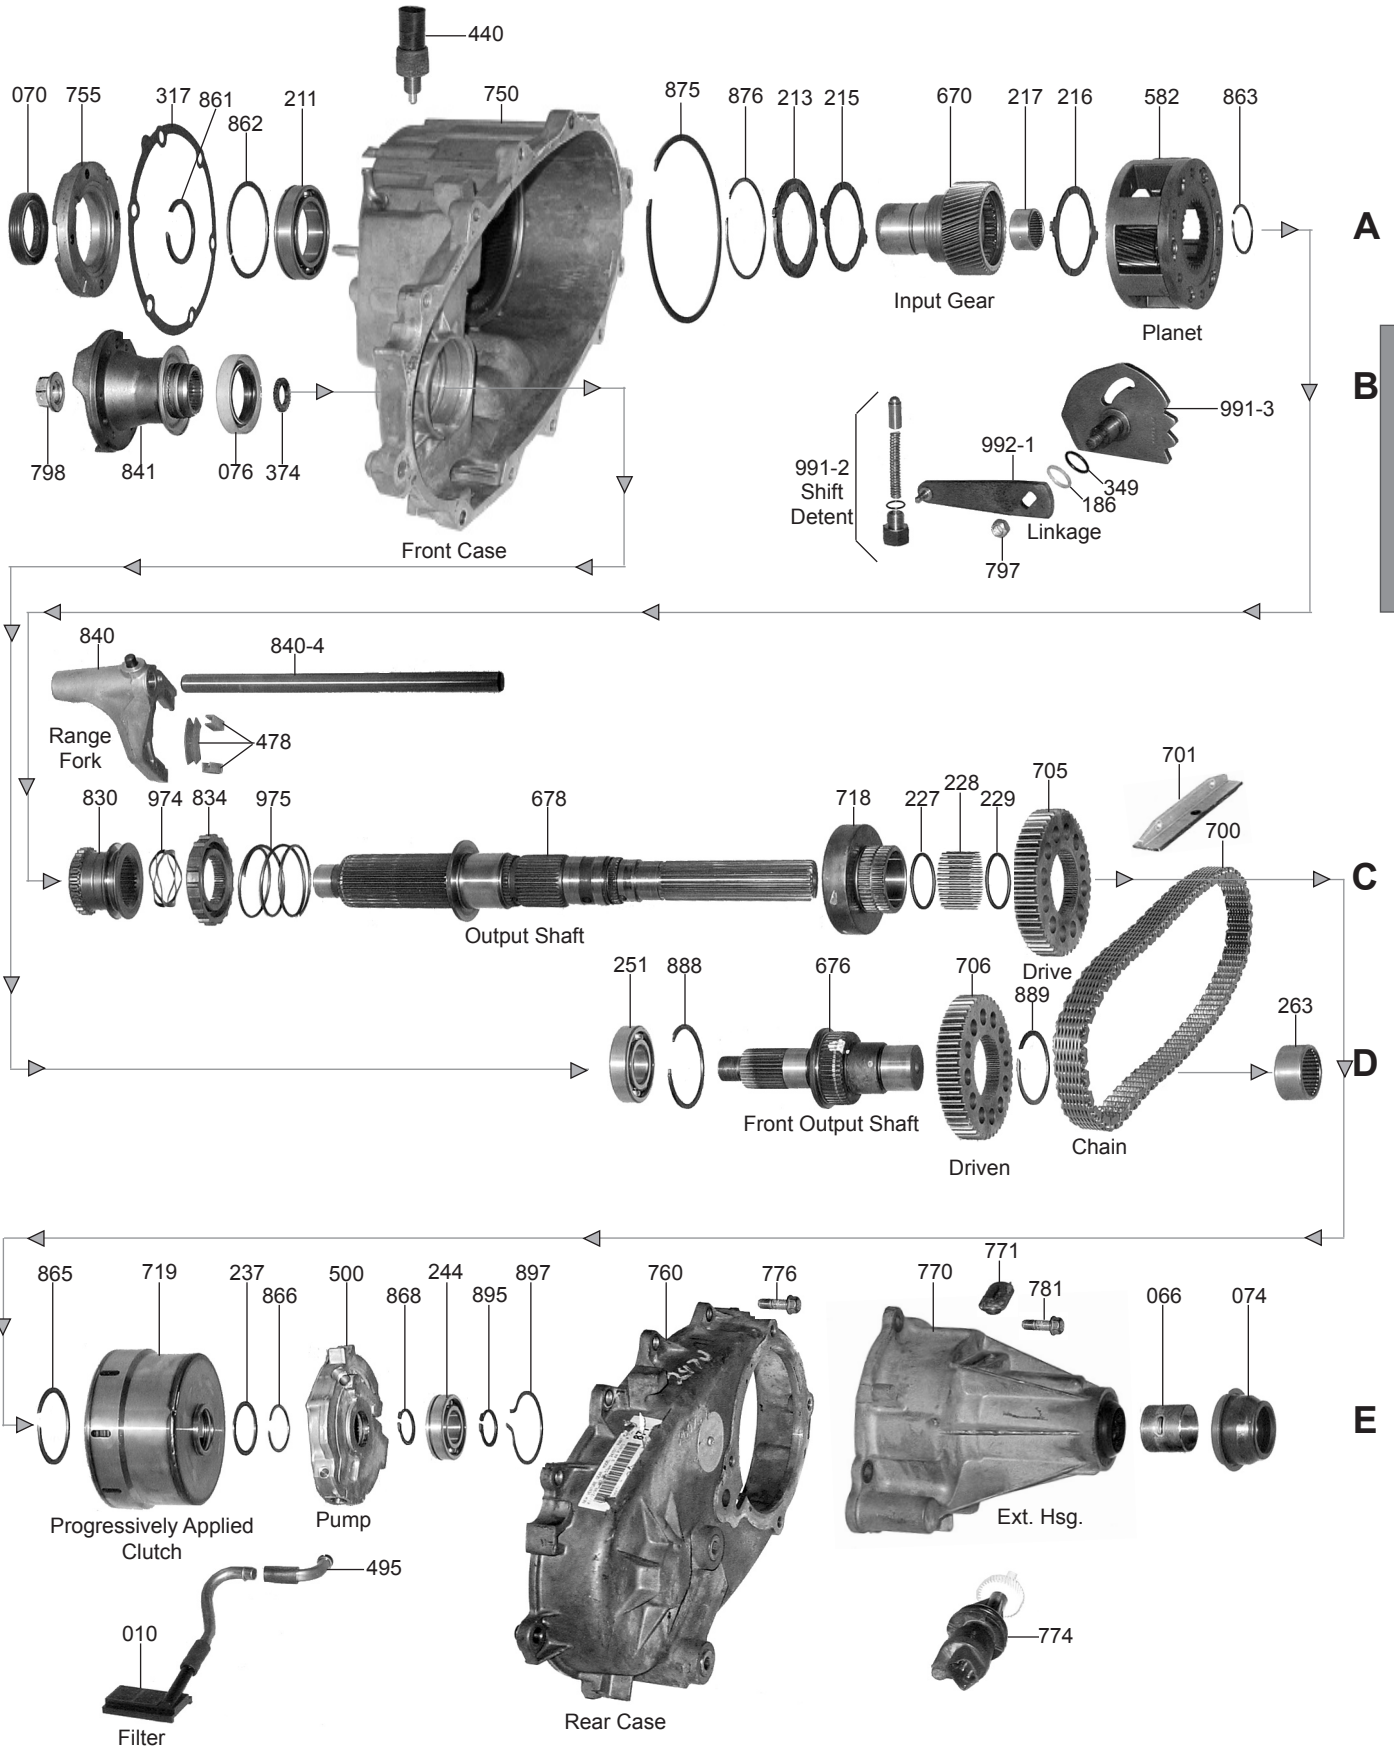

M311

1-800-940-0197

© Whatever It Takes Transmission Parts, Inc.

NP246

Transfer Case (Active On-Demand)

NP247

Transfer Case (Progressive On-Demand)

New Process