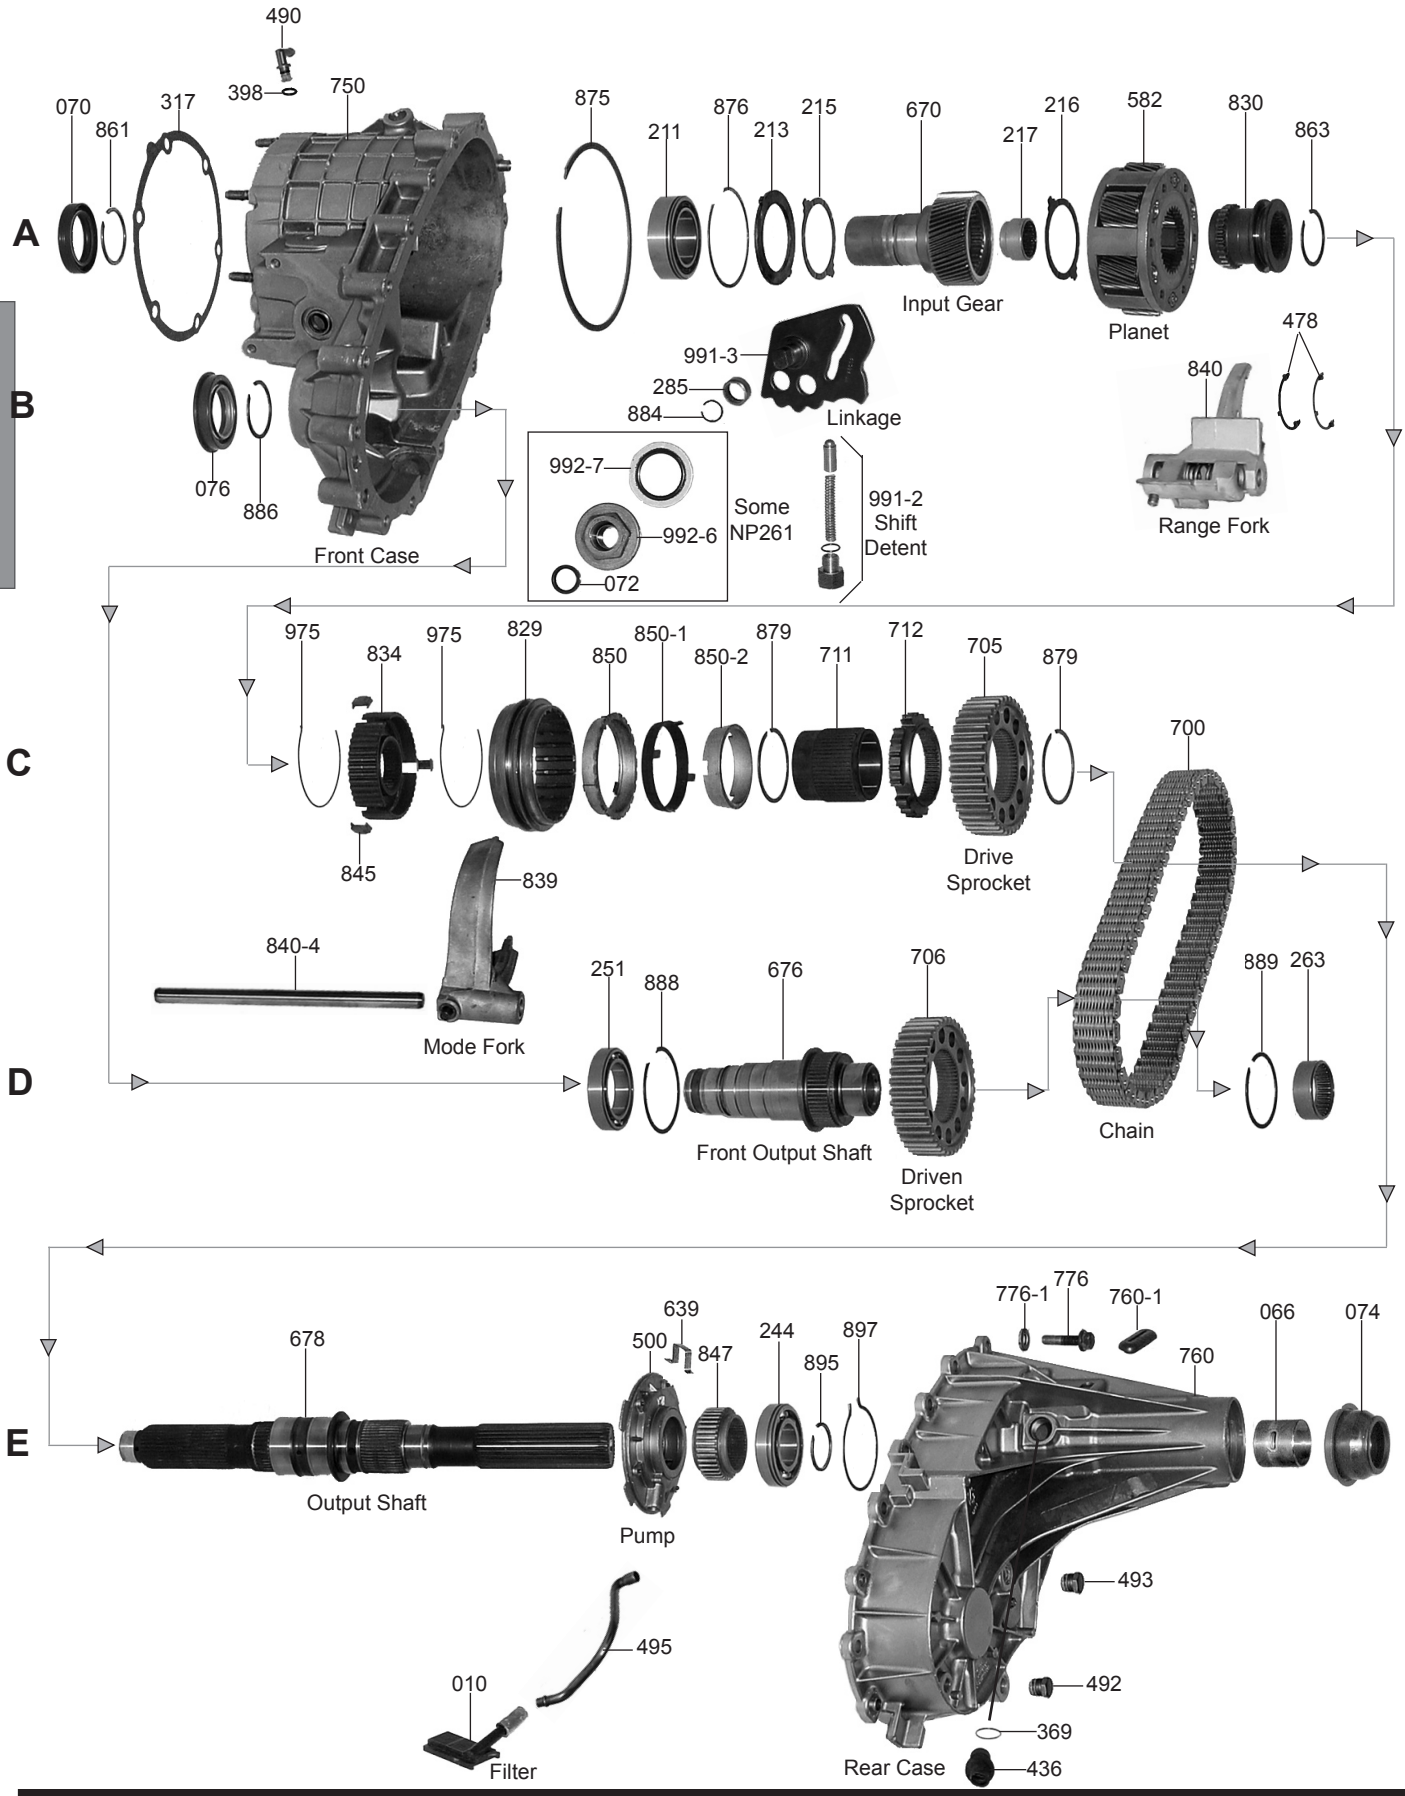

NP261 / NP263

Transfer Case (Part Time)

New Process