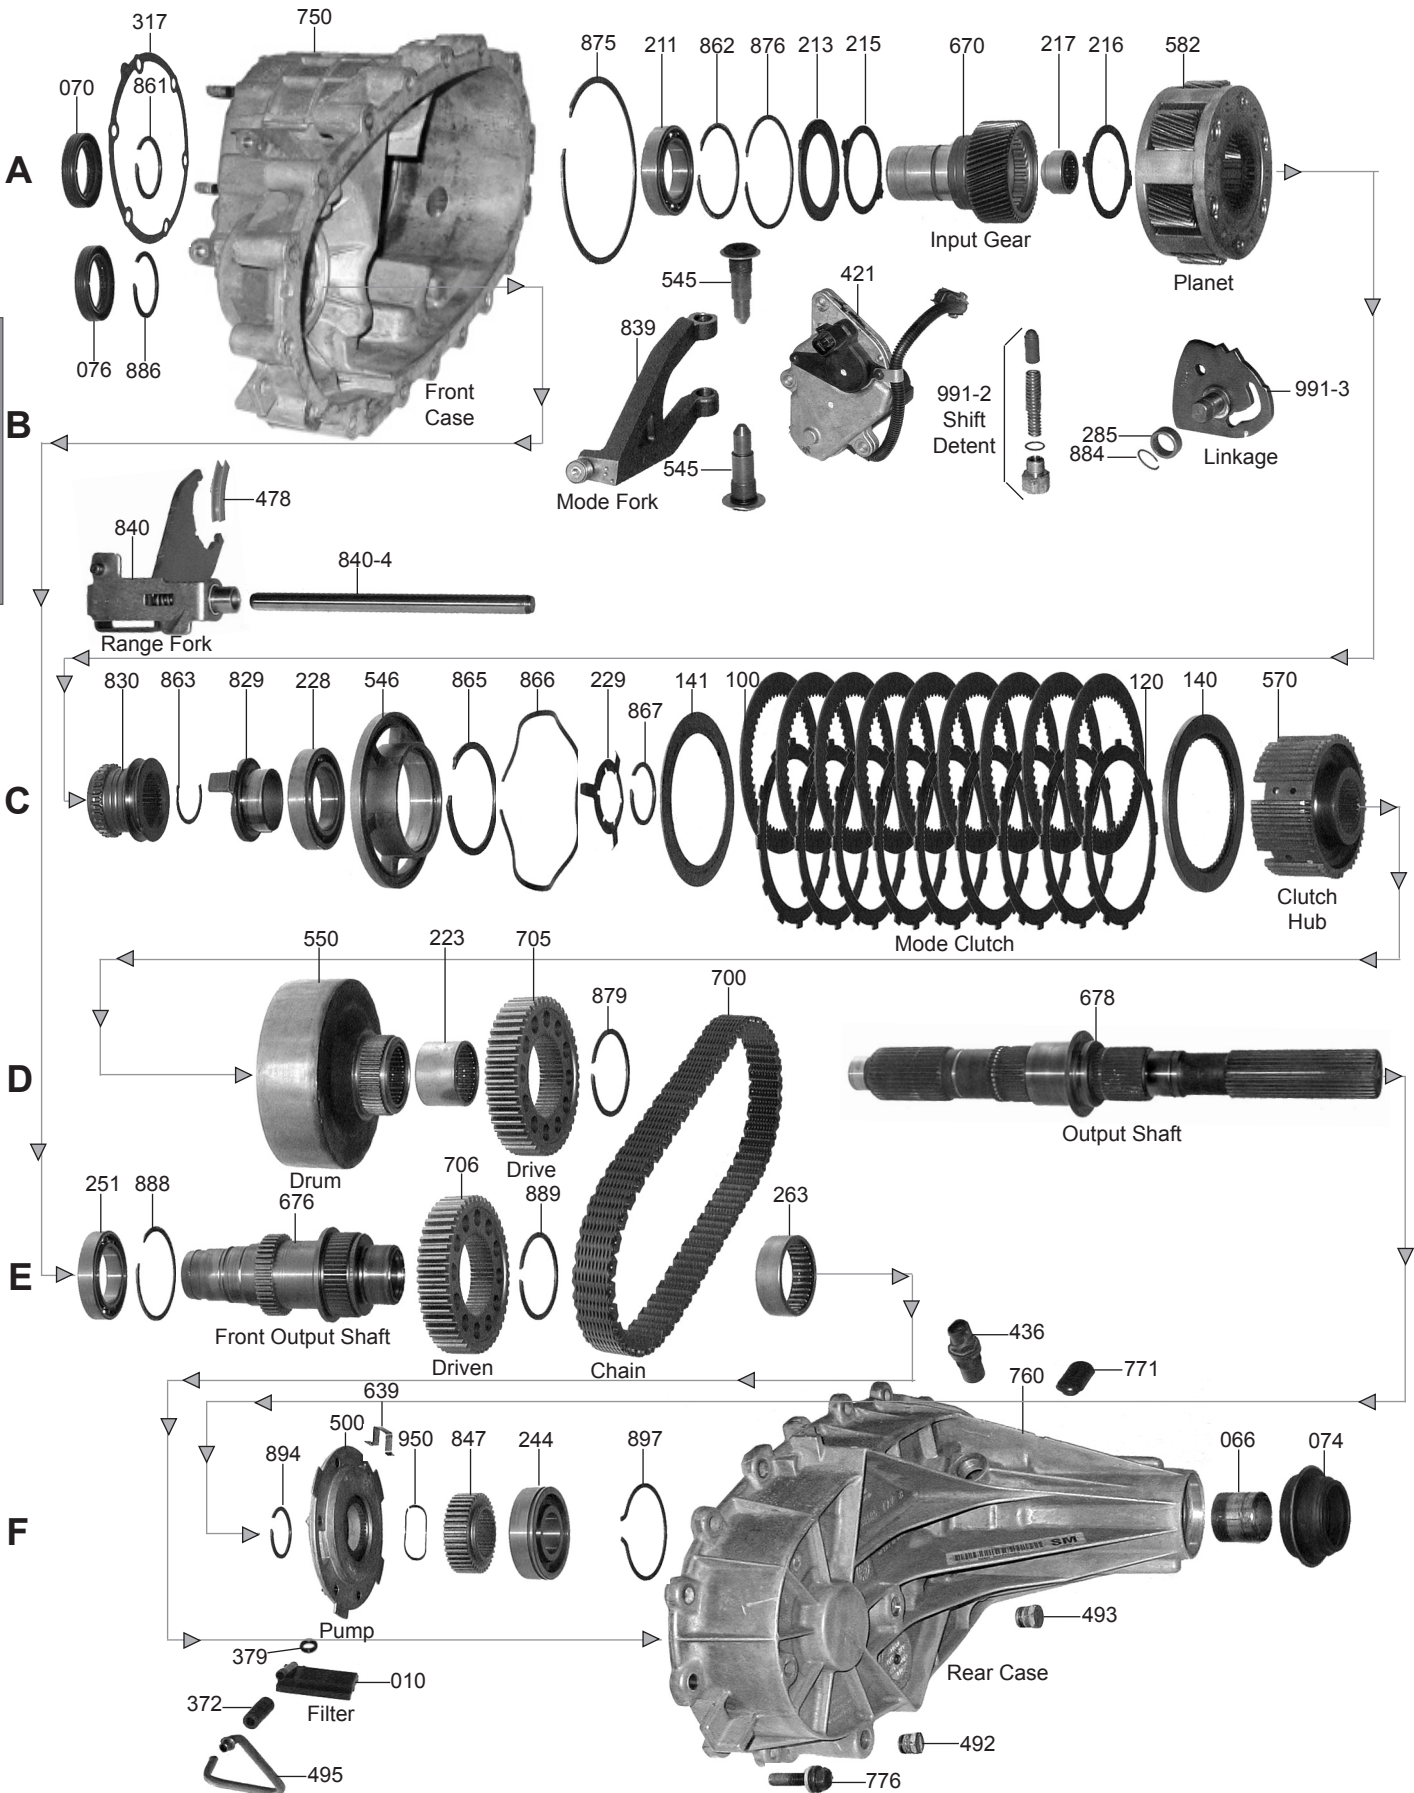

NP246

Transfer Case (Active On-Demand)