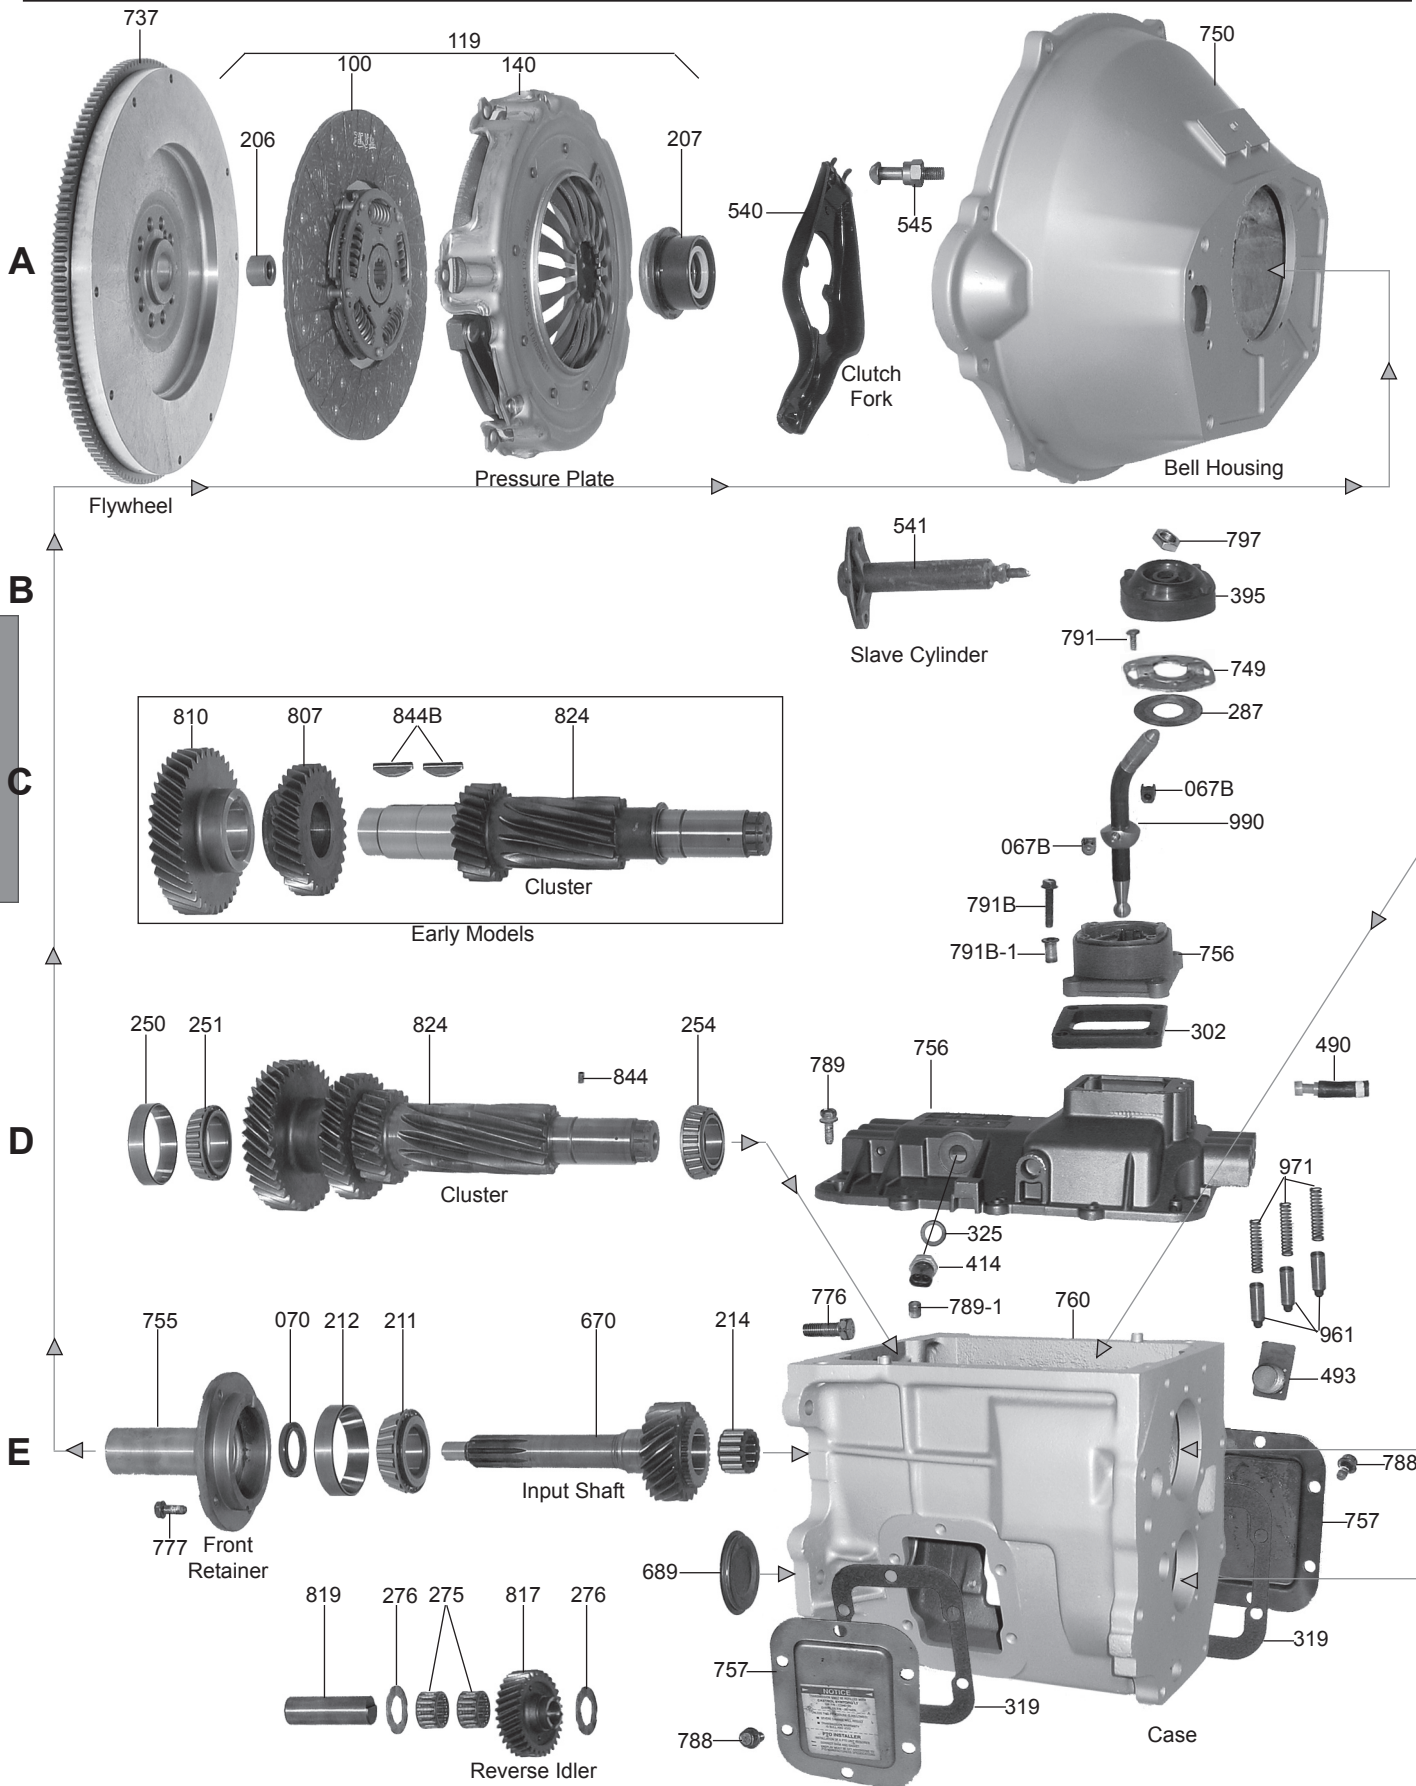

New Venture