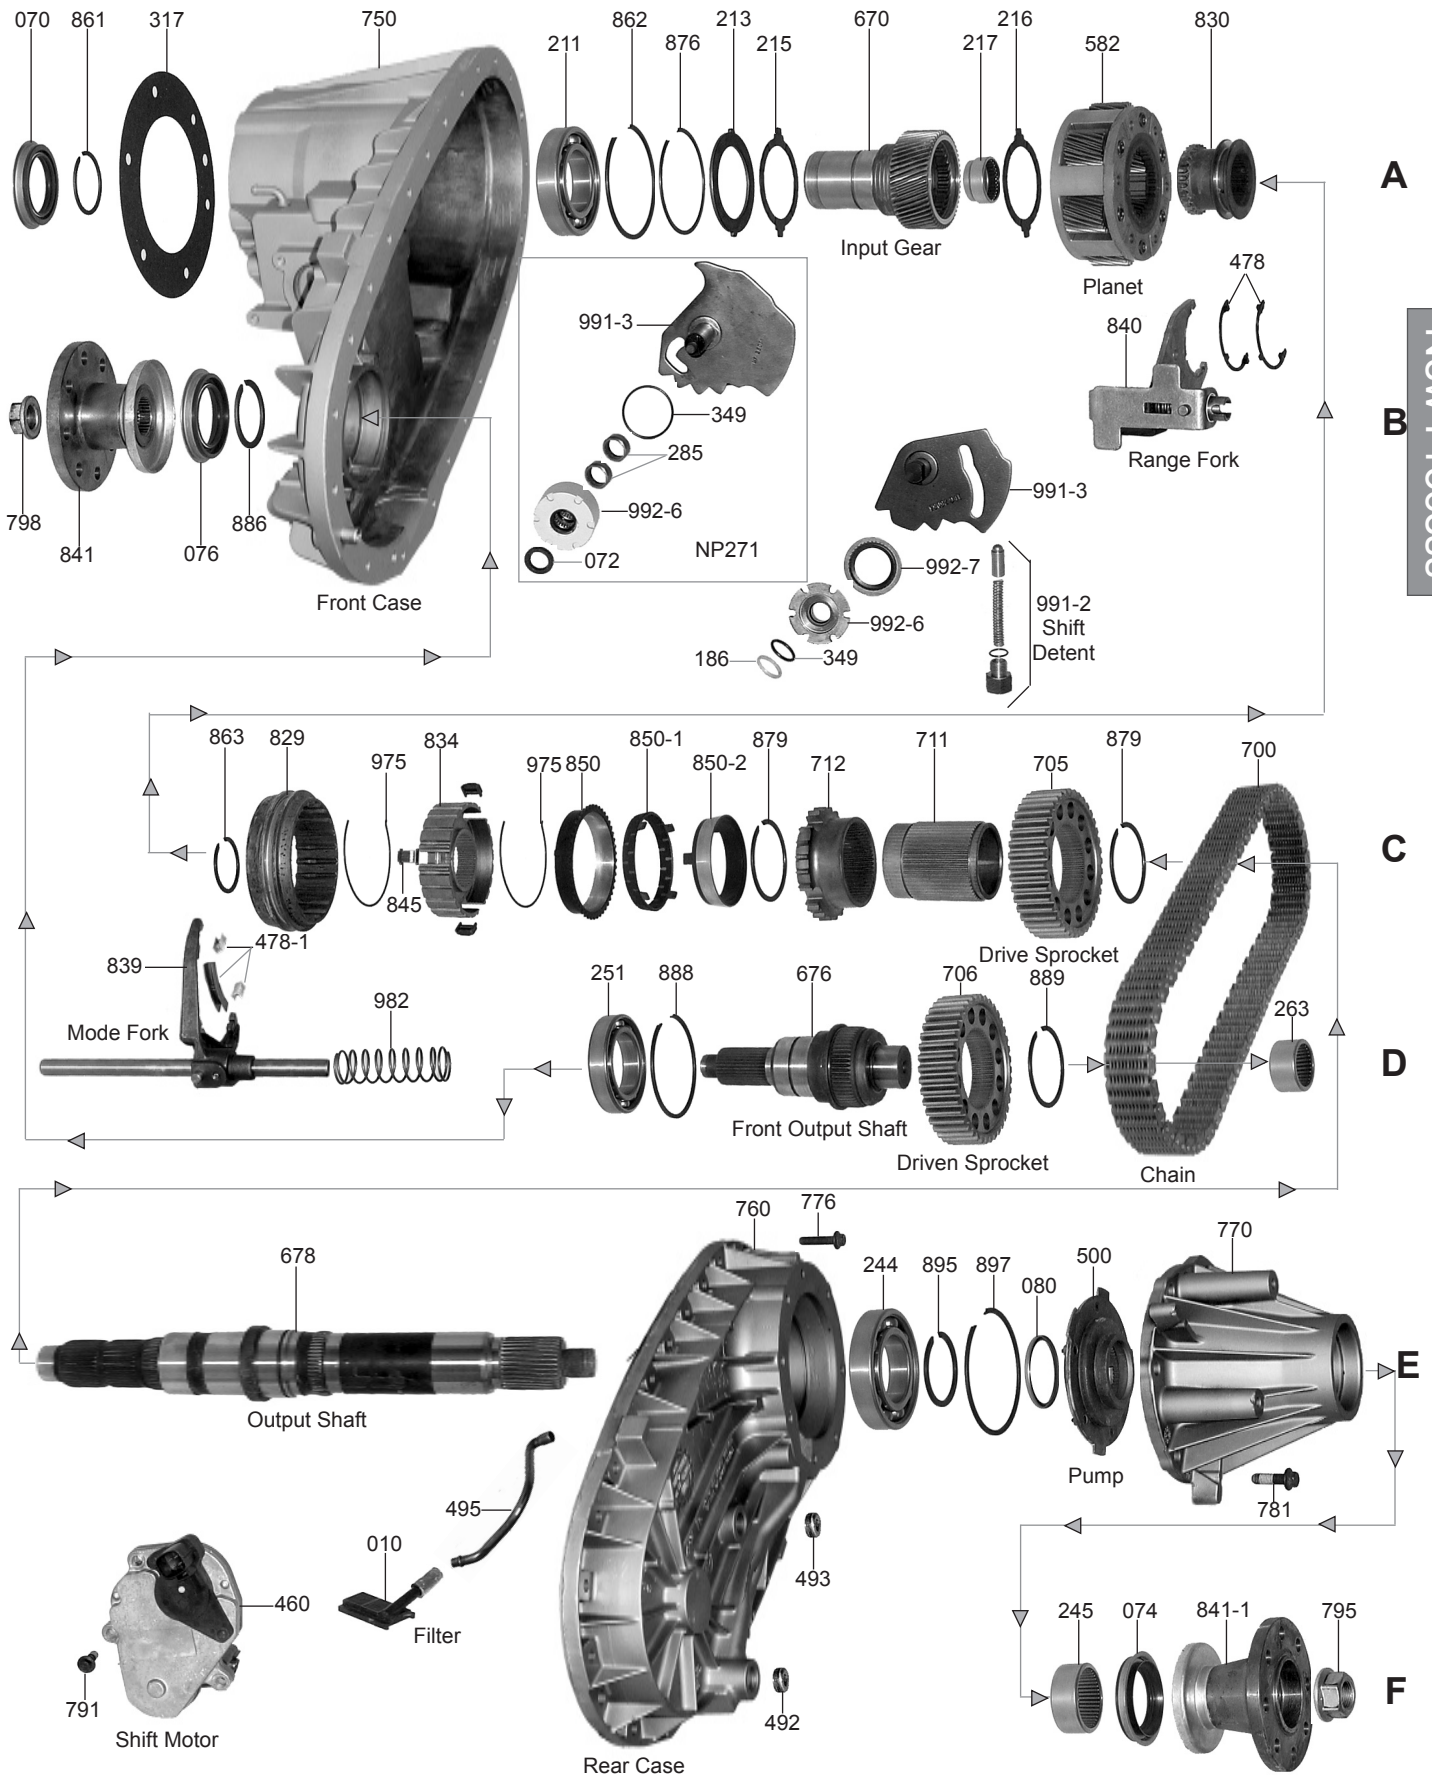

NP261 / NP263

Transfer Case (Part Time)

New Process

NP271 / NP273

Transfer Case (Part Time)

New Process

M320

1-800-940-0197