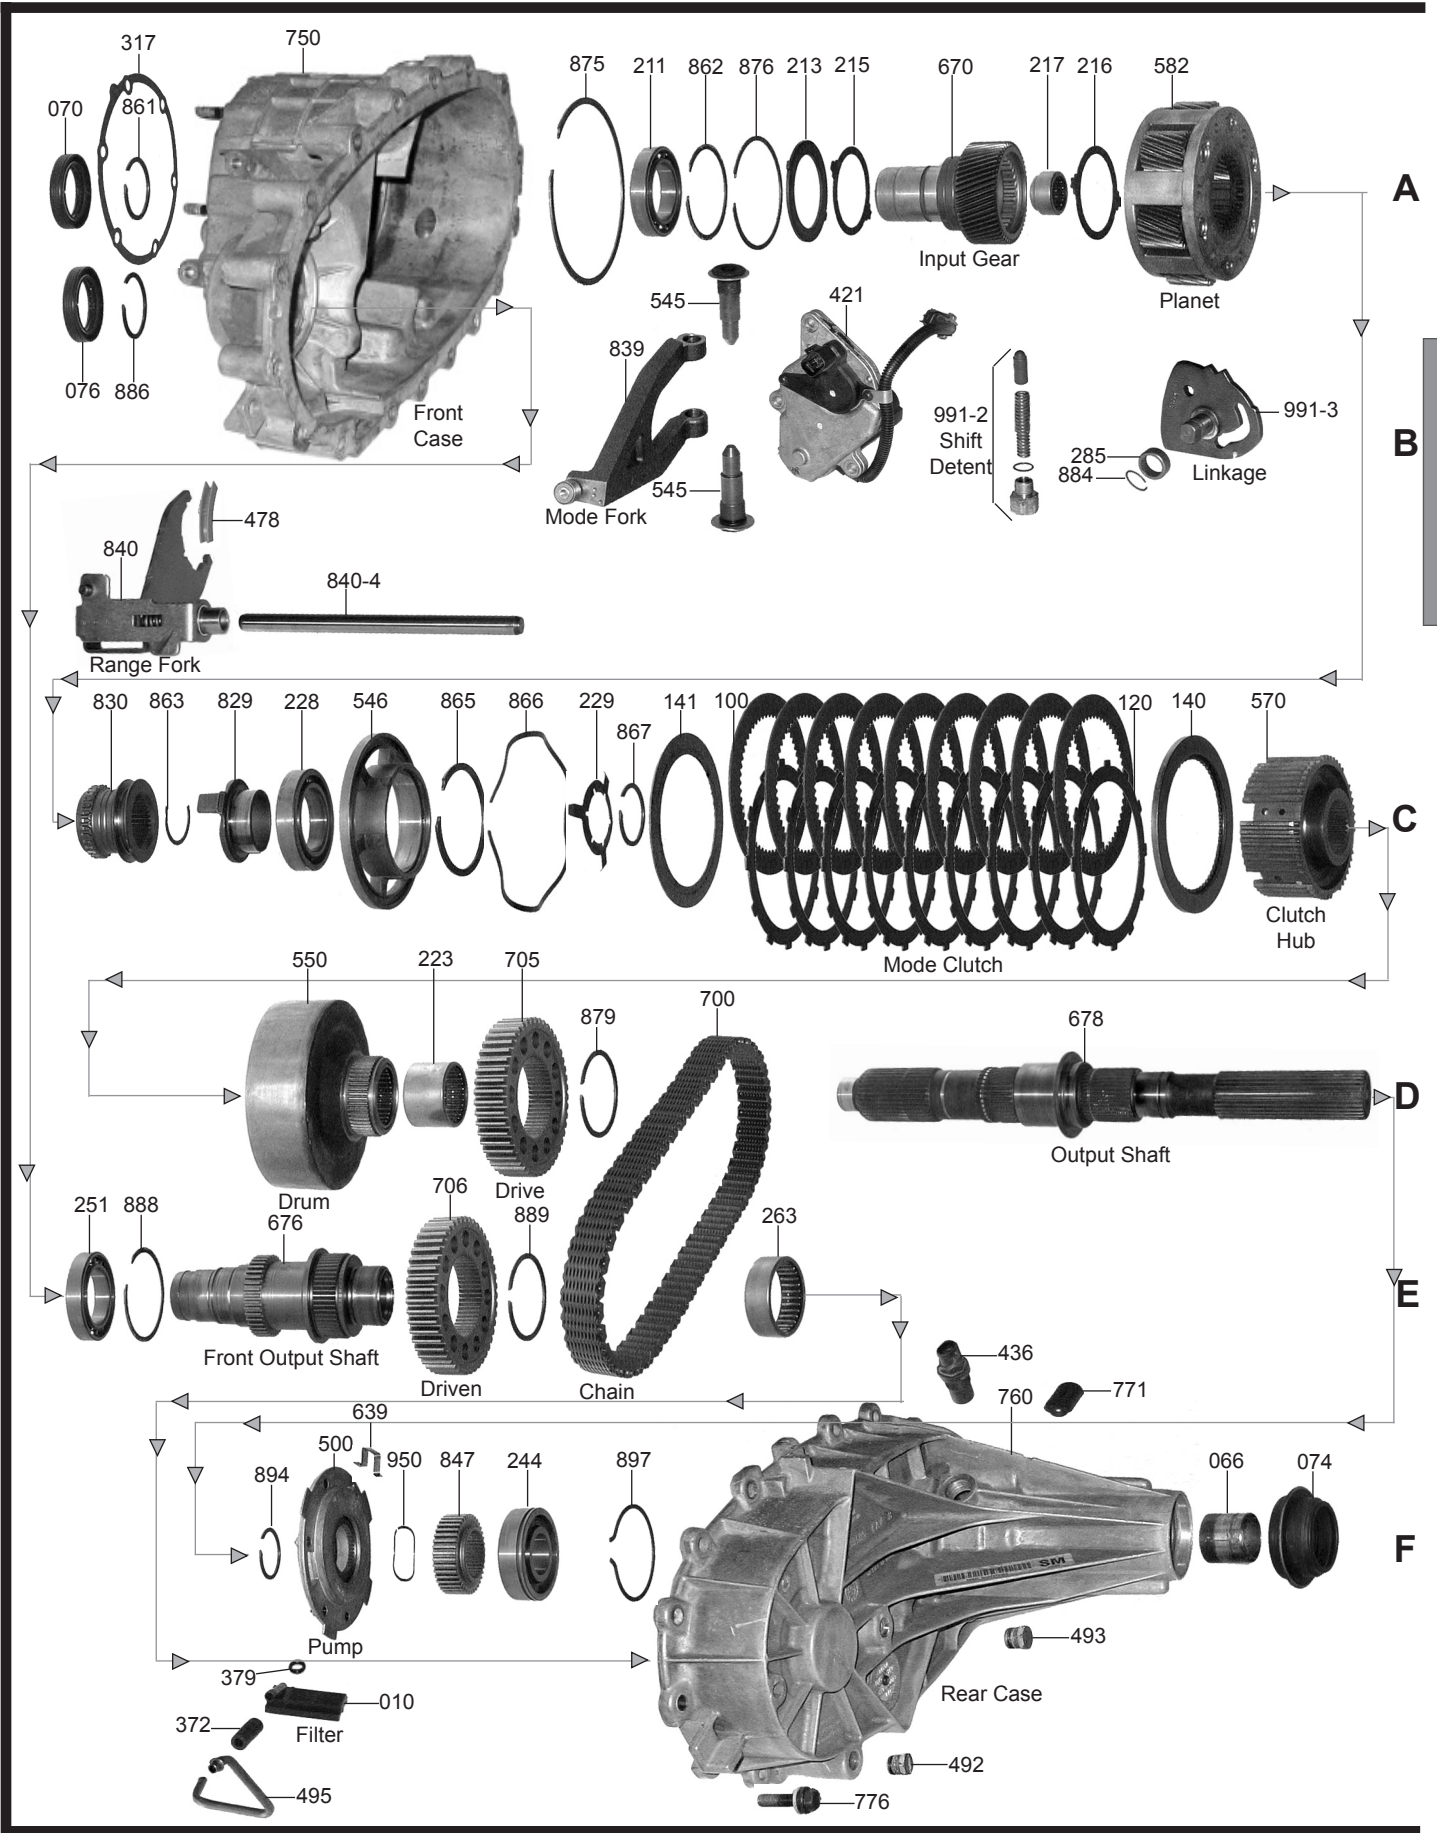

© Whatever It Takes Transmission Parts, Inc.

NP231 / NP233

Transfer Case (Part-Time)

New Process

NP236

Transfer Case (Active On-Demand)

New Process

M309