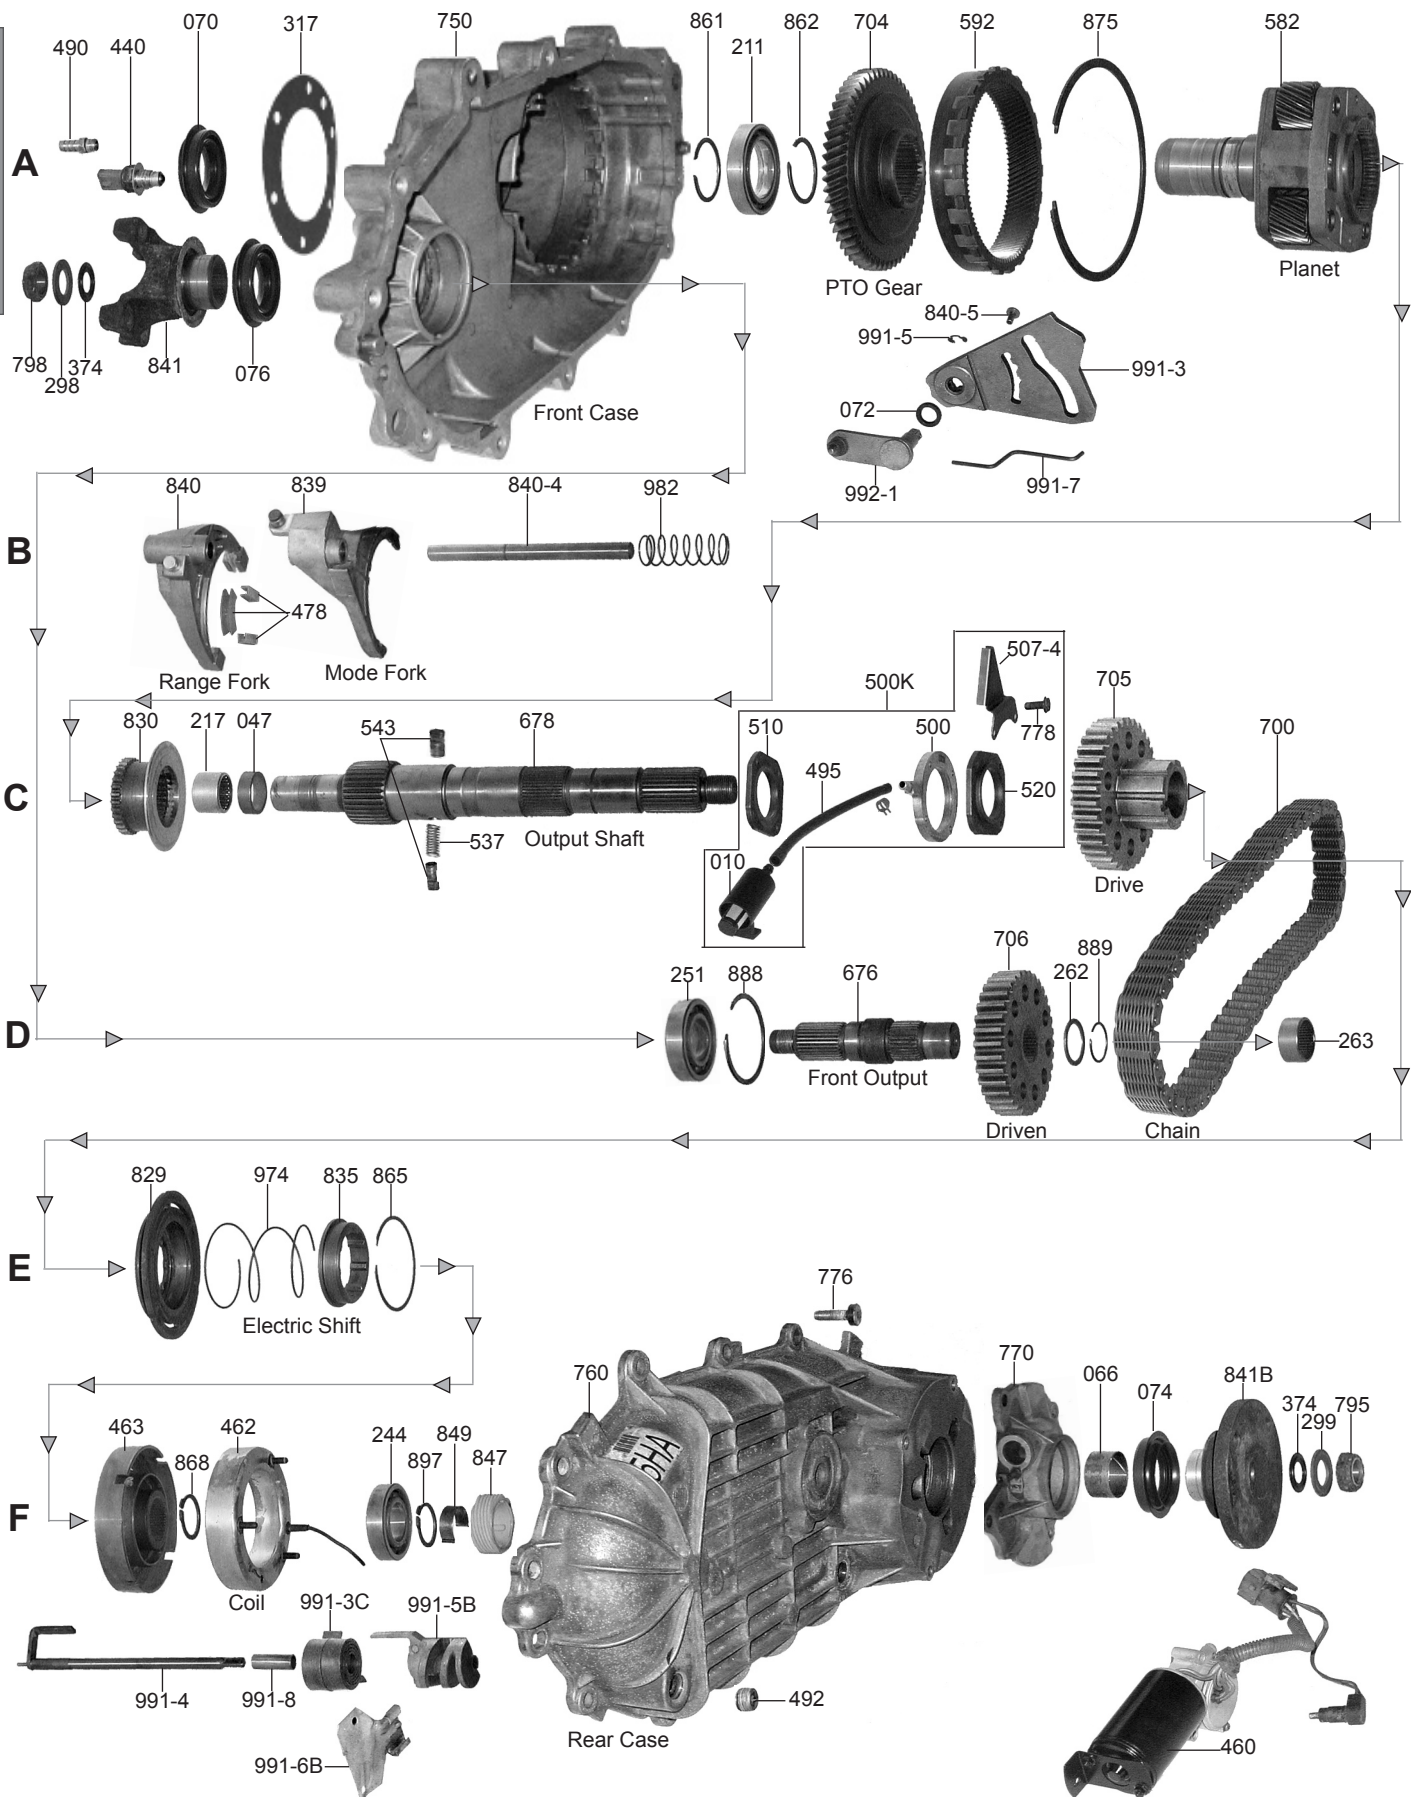

BW1356

Transfer Case (Part-Time)

Borg Warner