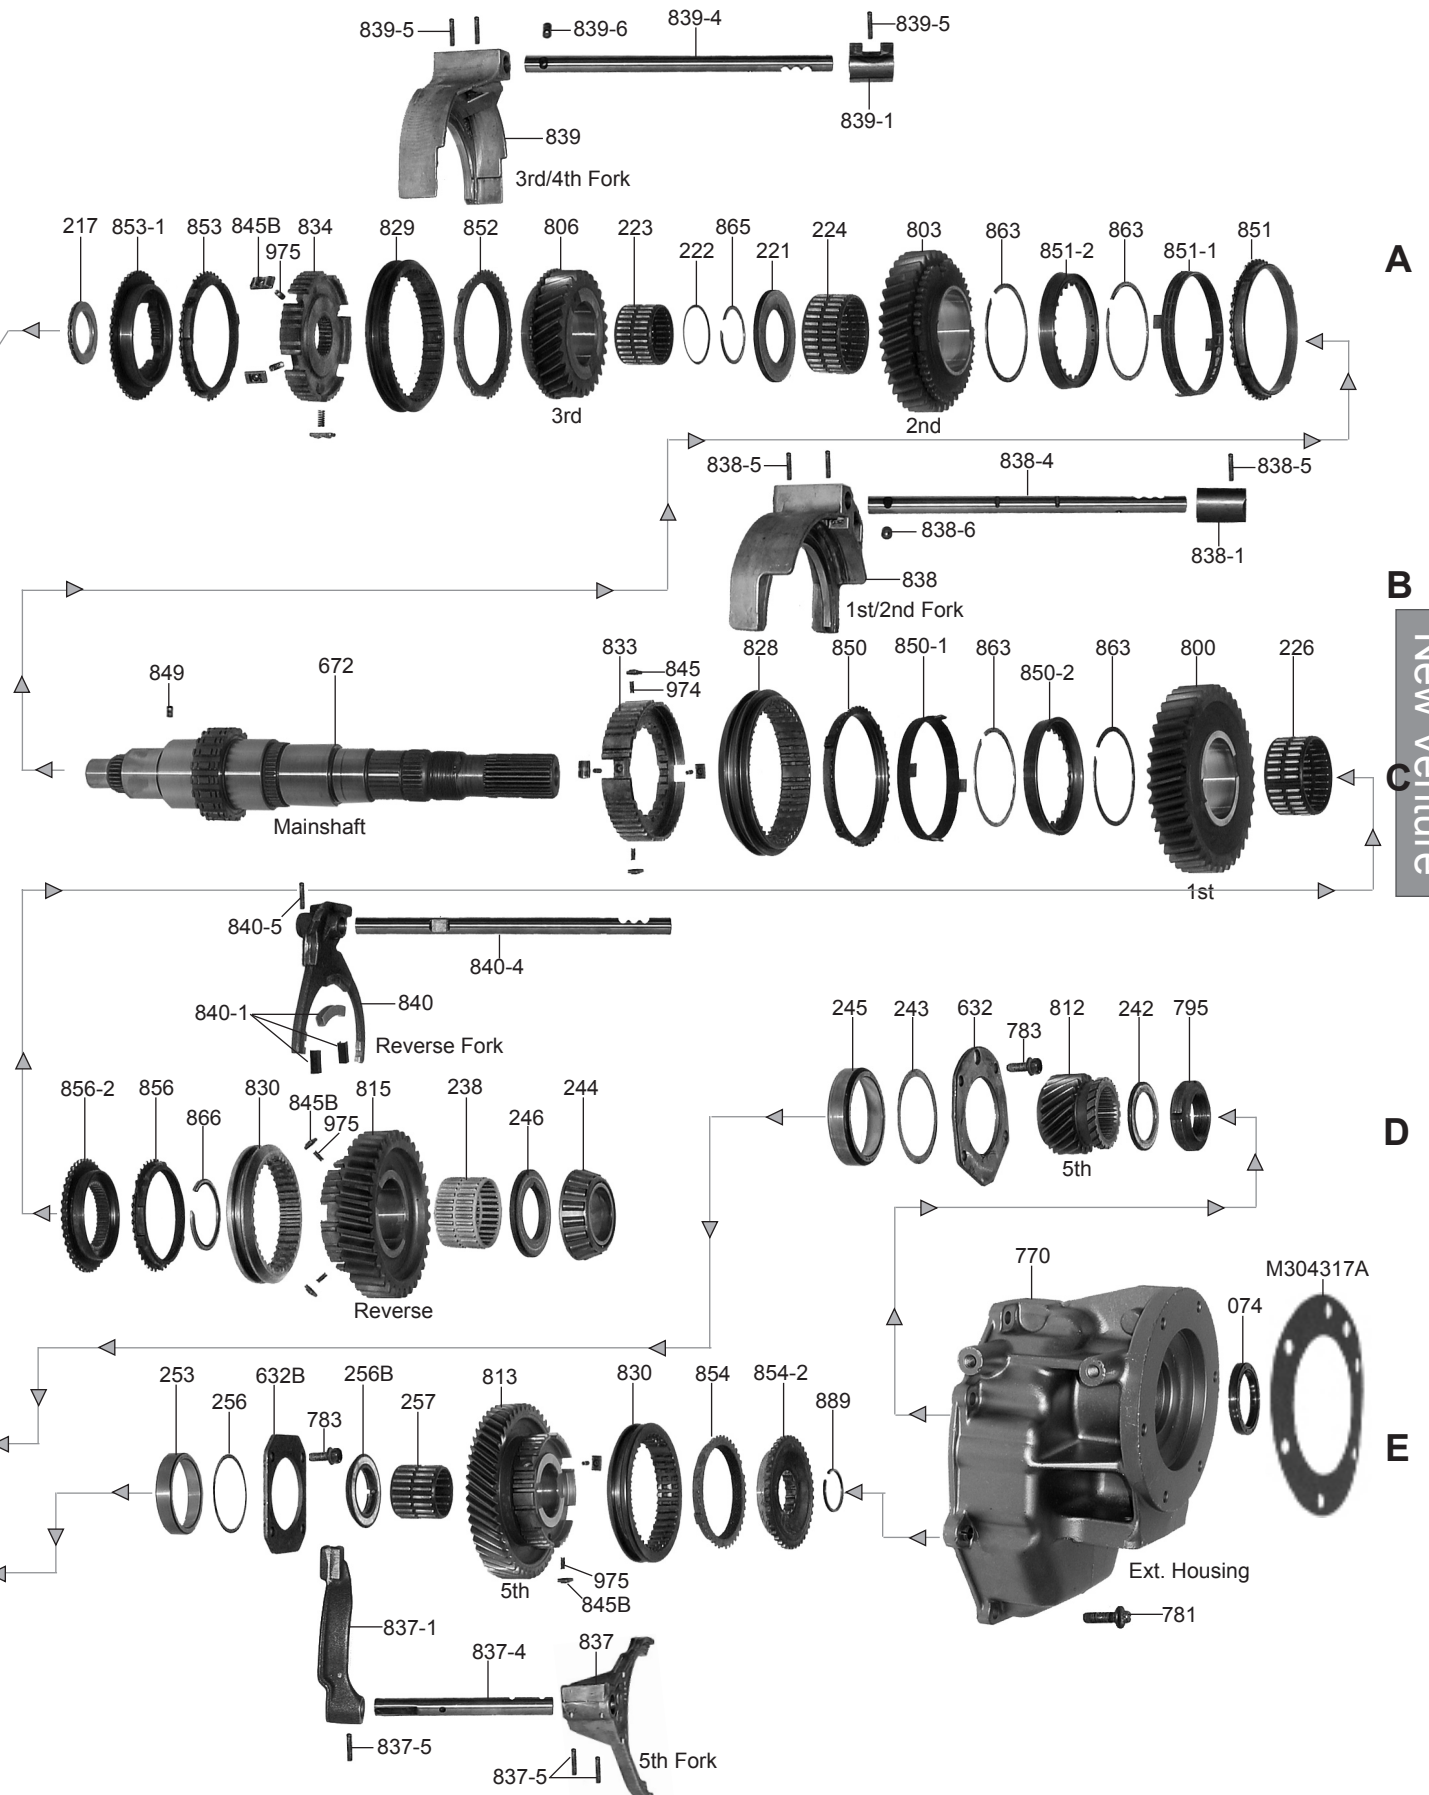

A

B

New Venture

D

E