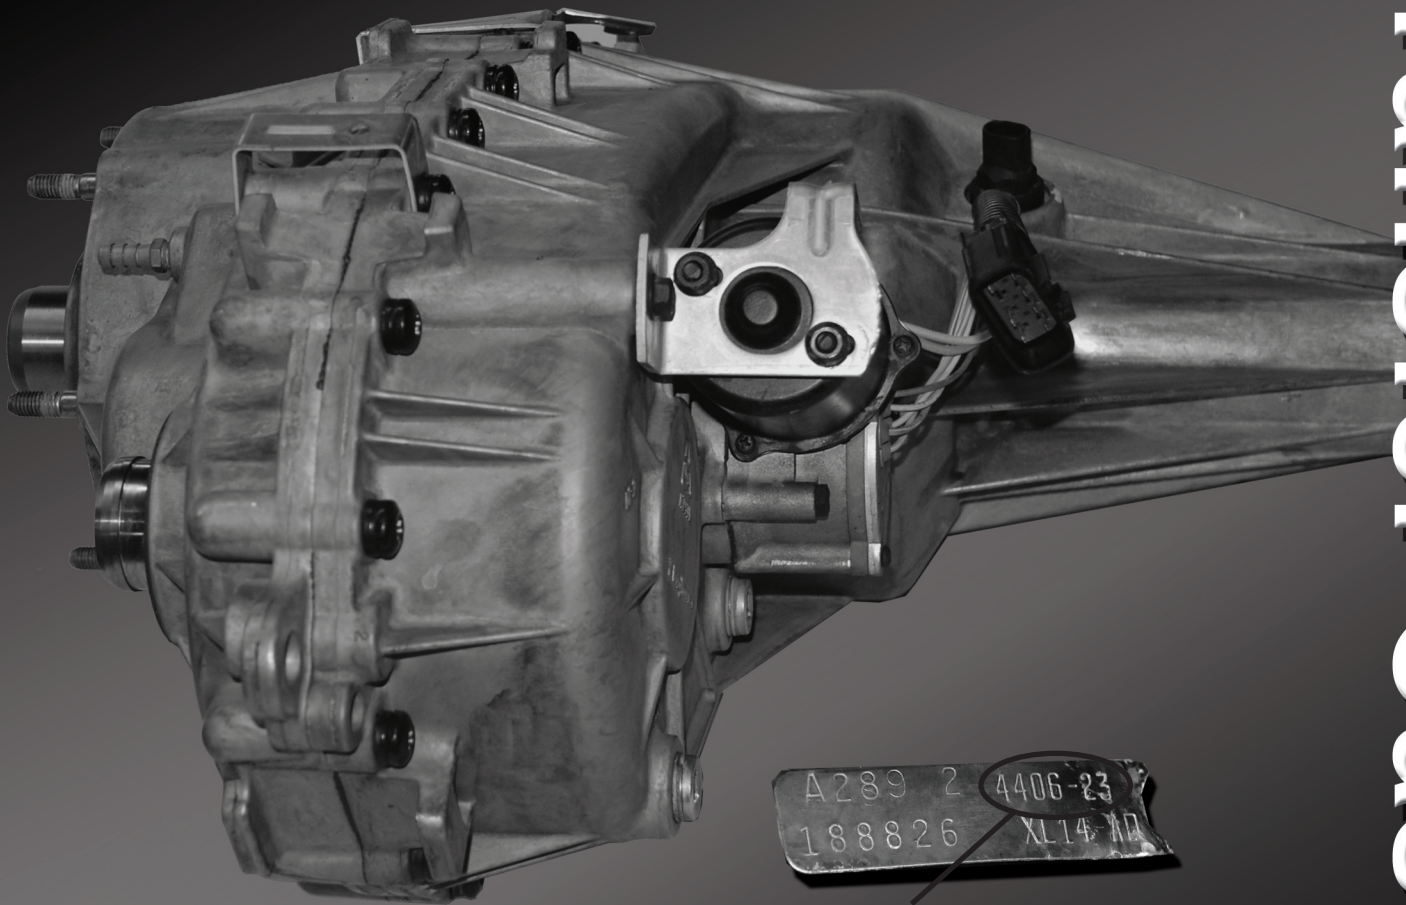

Borg Warner
(Metal ID Tag)

New Process
(Metal ID Tag)

Borg Warner
(Paper ID Sticker)

Transfer Case Section

1-800-940-0197

© Whatever It Takes Transmission Parts, Inc.

BW1356

Transfer Case (Part-Time)