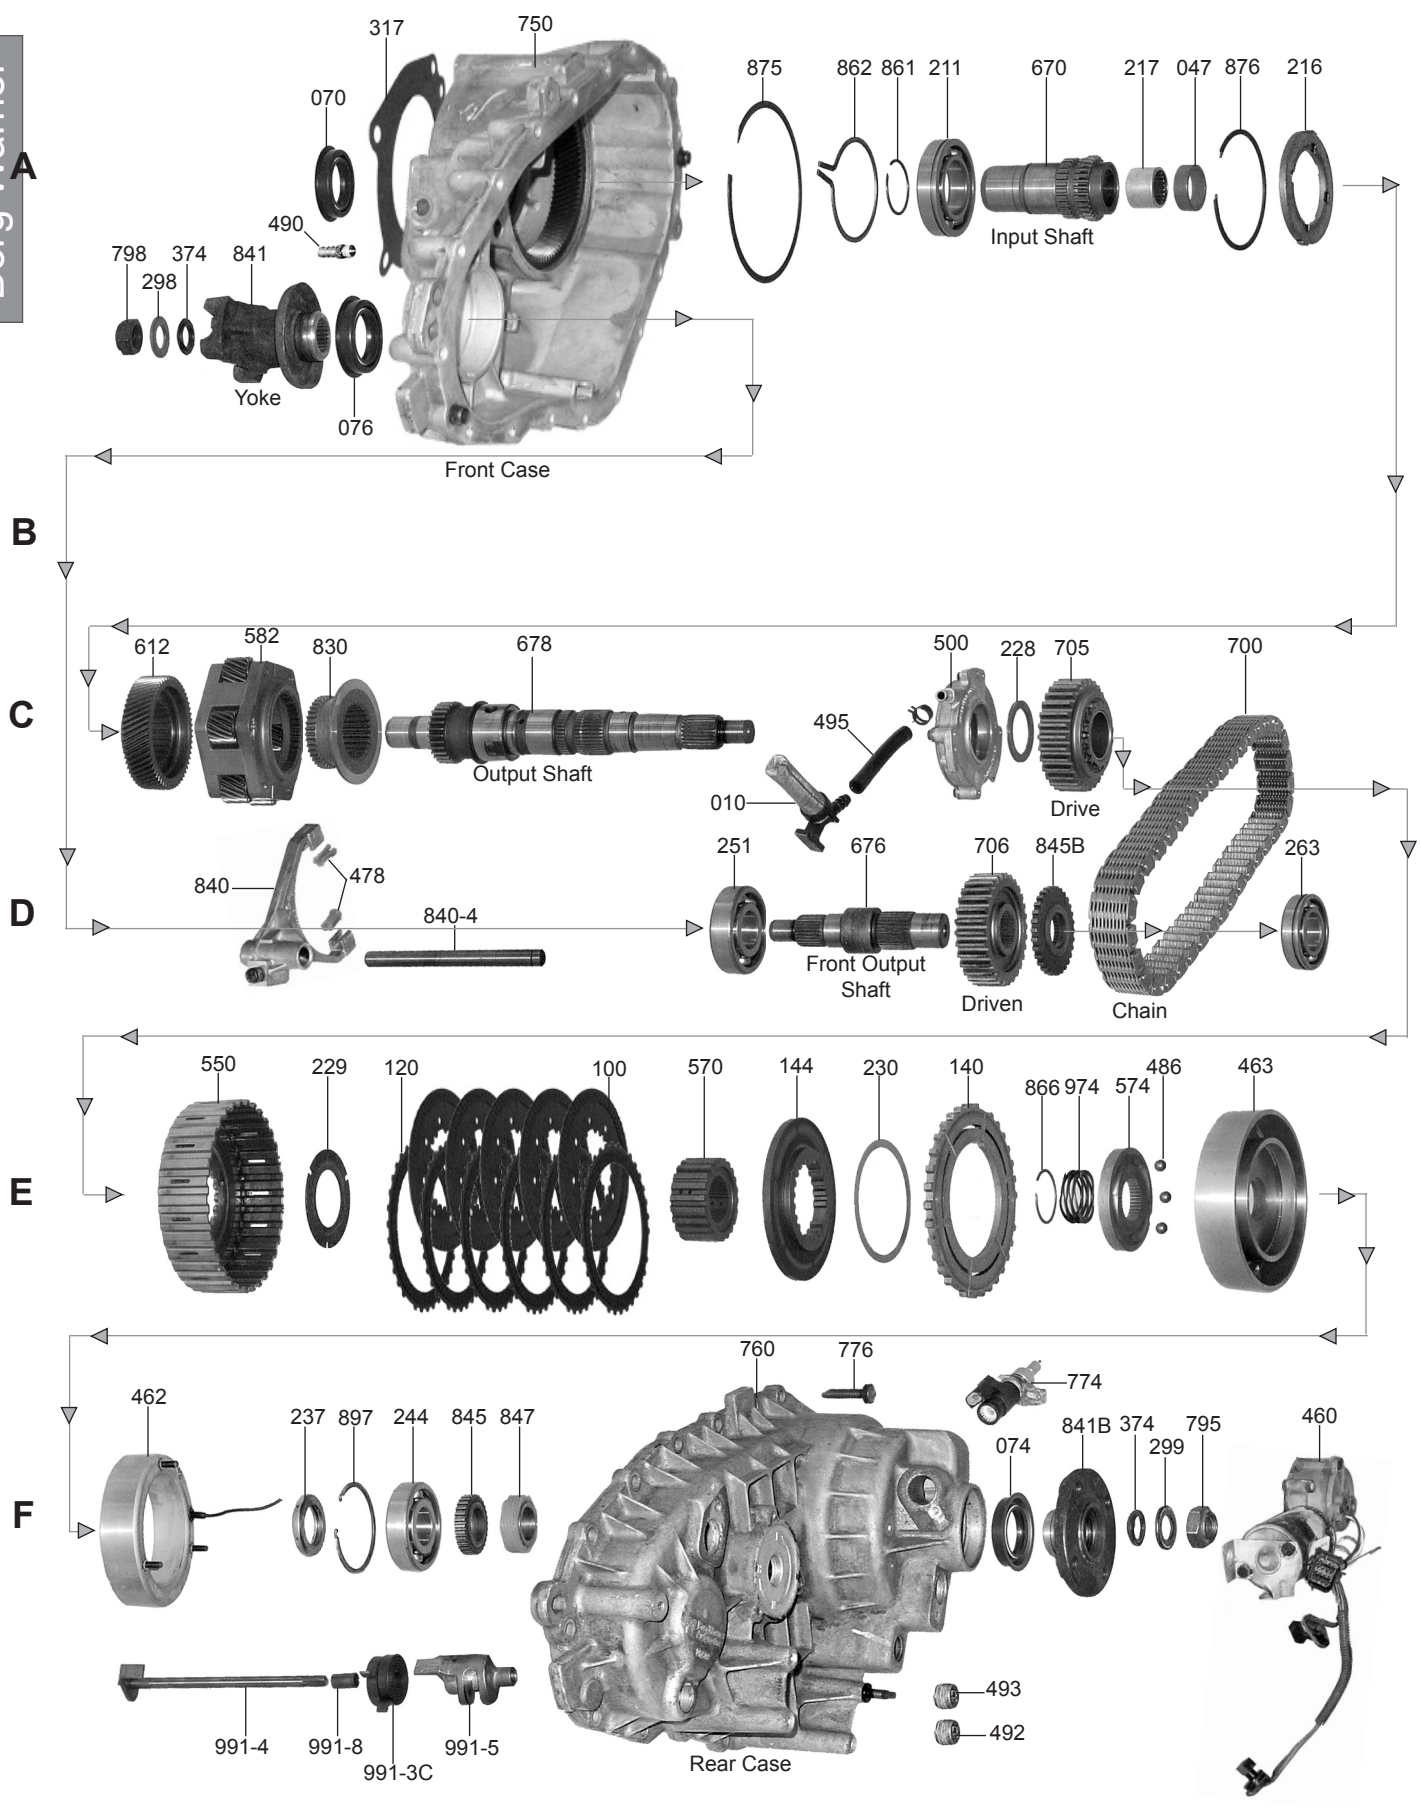

BW4405

Transfer Case (With Torque On Demand)

Borg Warner