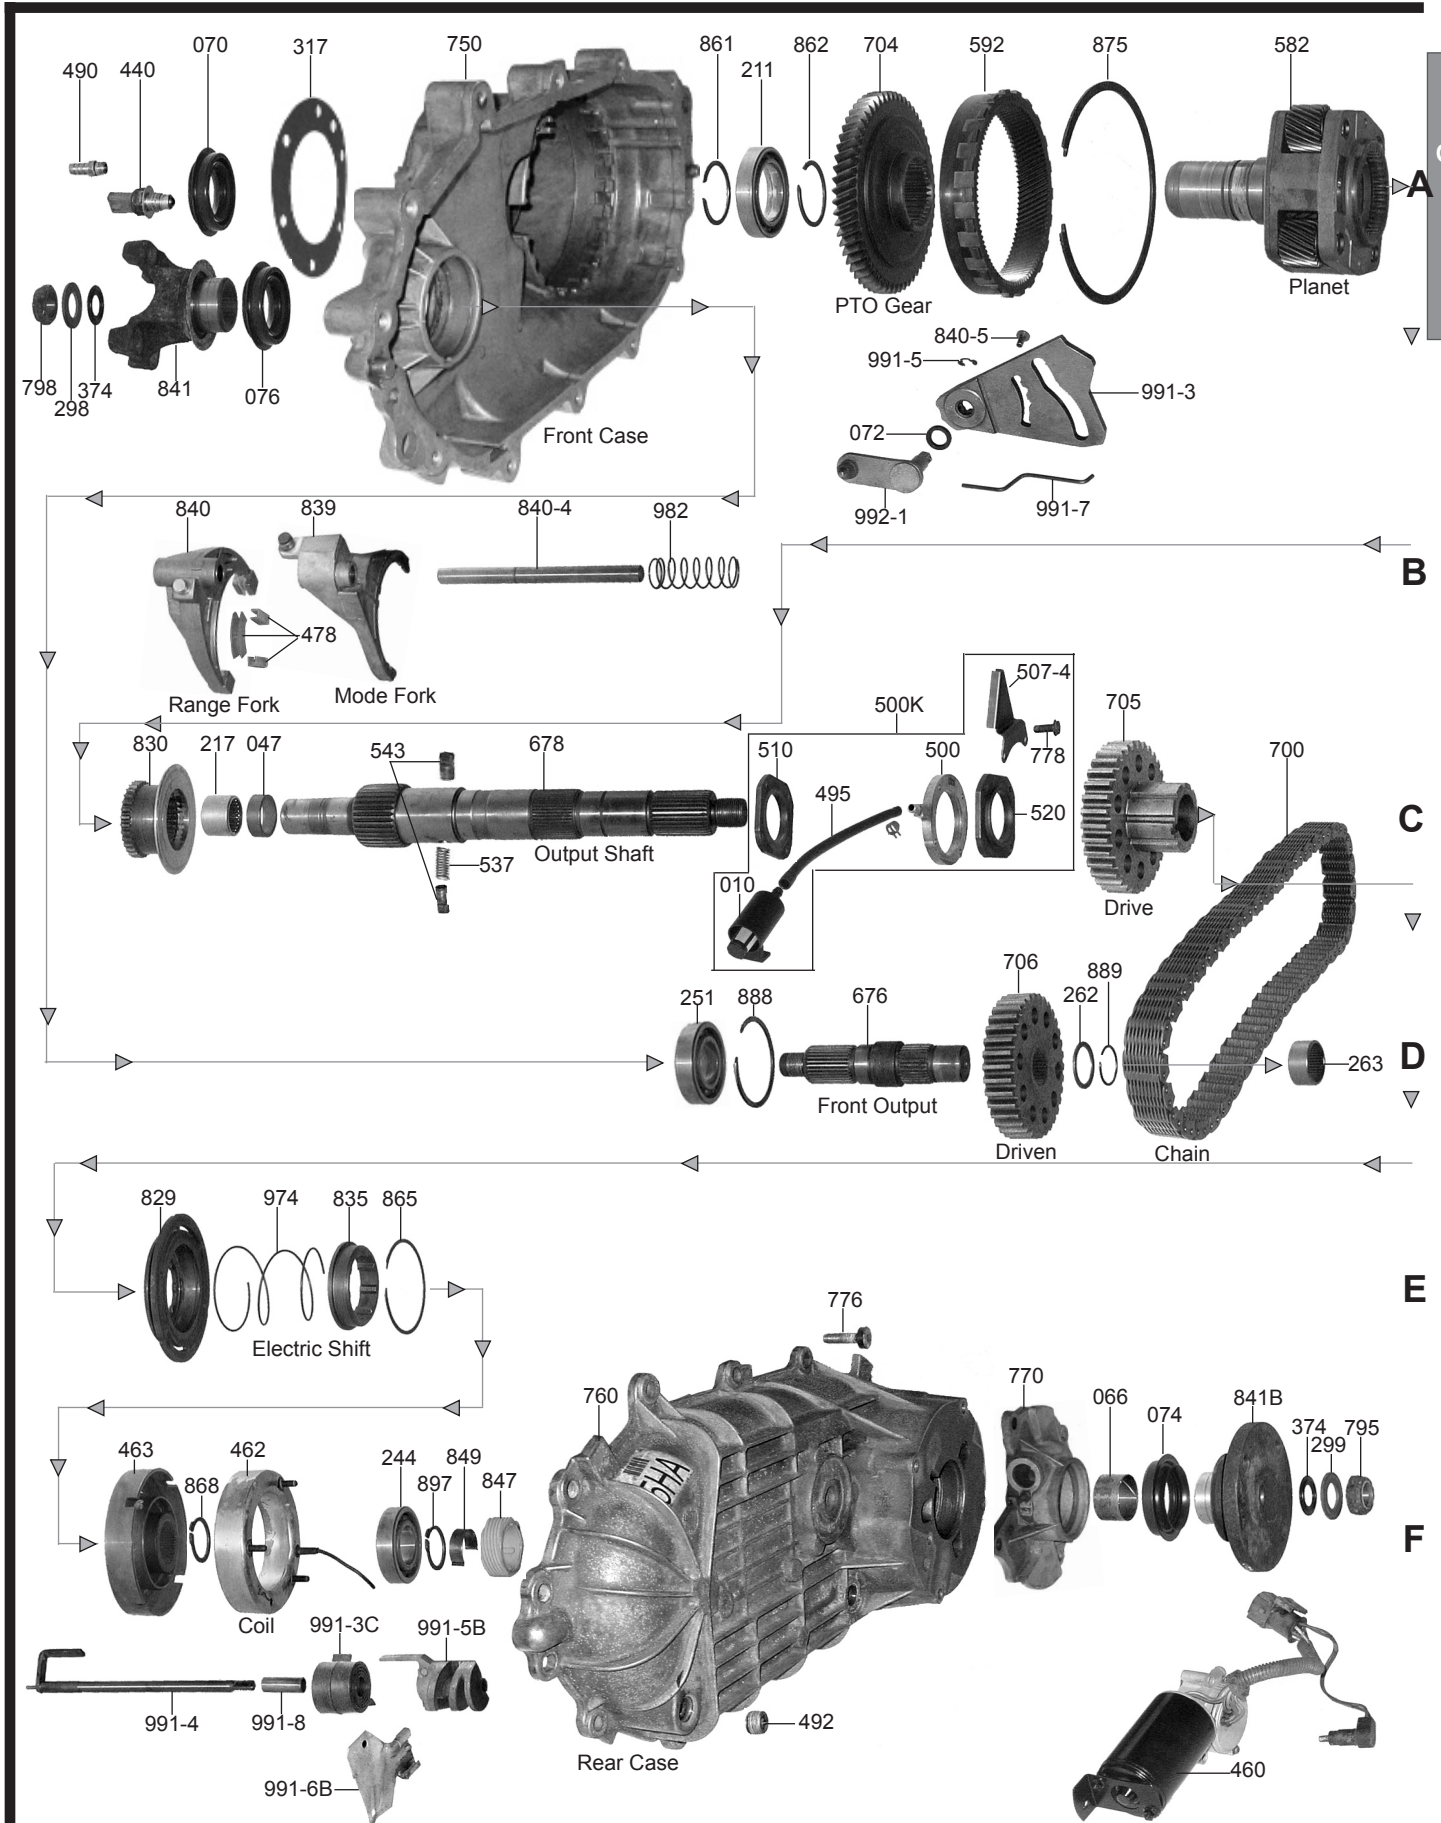

BW1370

Transfer Case (Part-Time)

Borg Warner

M359

1-800-940-0197

© Whatever It Takes Transmission Parts, Inc.